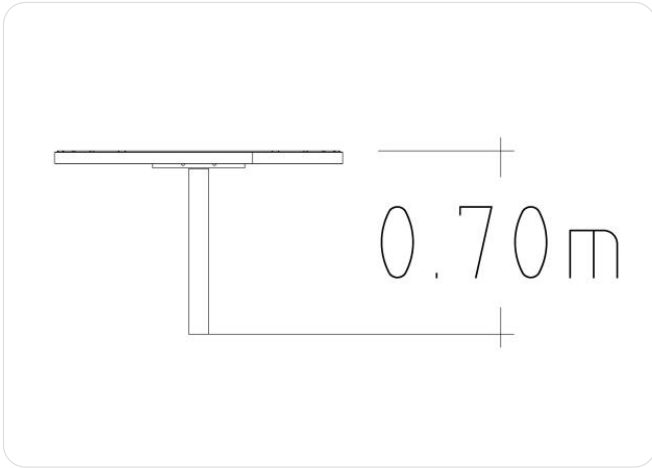

Icon Guide

AgeRange

Number Of Users

Assembly time

Free Height Fall EN1176

Impact Area EN1176

Accessible

Space Needed

HAGS®

Service

Product Specifications

| | |
|----------------|-----------|
| Length (mm): | 1100 mm |
| Width (mm): | 1100 mm |
| Height (mm): | 700 mm |
| Net Weight: | 34.66 kg |
| Assembly Time: | 0.5 Hours |