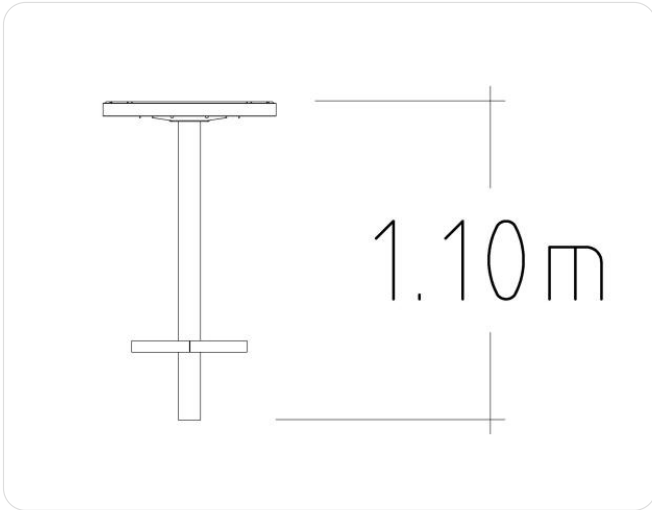

HAGS®

Innovative

» park urban furniture » furniture families » sofiero » cast in place 0.6m bark brown/black

Round Bar Table Sofiero

8077418

CC 0.6m
Bark Brown/Black - Cast In Place

★ 0 x 0

Developed in collaboration with renowned architect and industrial designer, Jan Wickelgren, the Sofiero collection is designed with comfort and style in mind. With neutral colors, sleek shapes and ergonomic features such as optional armrests, the Sofiero furniture will blend in harmoniously with the surrounding environment and help create an inviting outdoor space for all generations to enjoy. The idea behind the design of Sofiero was to create a versatile, timeless range that would give architects and urban planners the flexibility to create vibrant and inclusive social spaces.

Icon Guide

AgeRange

Number Of Users

Assembly time

Free Height Fall EN1176

Impact Area EN1176

Accessible

Space Needed

HAGS®

Service

Product Specifications

Length (mm):	600 mm
Width (mm):	600 mm
Height (mm):	1100 mm
Net Weight:	17.4 kg
Assembly Time:	0.5 Hours

Anchoring

CC Cast In Place

Technical Information

Download product installation guide