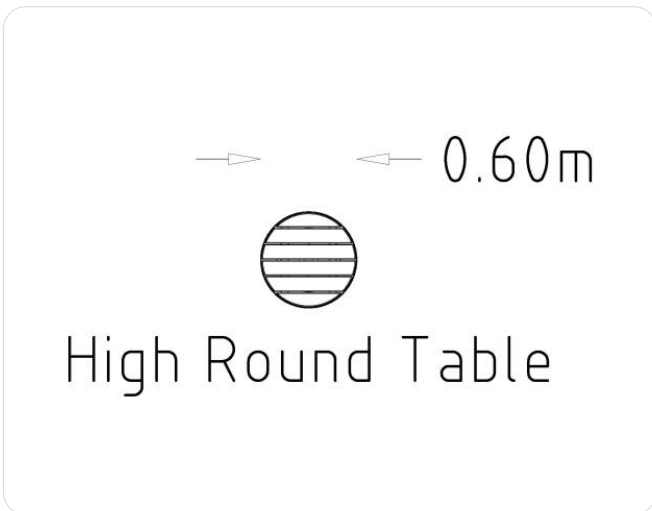

HAGS®

Innovative

» park urban furniture » furniture families » sofiero » cast in place 0.6m bark brown/black

Round Bar Table Sofiero

8077418

CC 0.6m
Bark Brown/Black - Cast In Place

★ 0 x 0

Developed in collaboration with renowned architect and industrial designer, Jan Wickelgren, the Sofiero collection is designed with comfort and style in mind. With neutral colors, sleek shapes and ergonomic features such as optional armrests, the Sofiero furniture will blend in harmoniously with the surrounding environment and help create an inviting outdoor space for all generations to enjoy. The idea behind the design of Sofiero was to create a versatile, timeless range that would give architects and urban planners the flexibility to create vibrant and inclusive social spaces.

Icon Guide

AgeRange

Number Of Users

Assembly time

Free Height Fall EN1176

Impact Area EN1176

Accessible

Space Needed

HAGS®

Service

Product Specifications

Length (mm):	600 mm
Width (mm):	600 mm
Height (mm):	1100 mm
Net Weight:	17.4 kg
Assembly Time:	0.5 Hours

Anchoring

CC Cast In Place

Technical Information

Download product installation guide