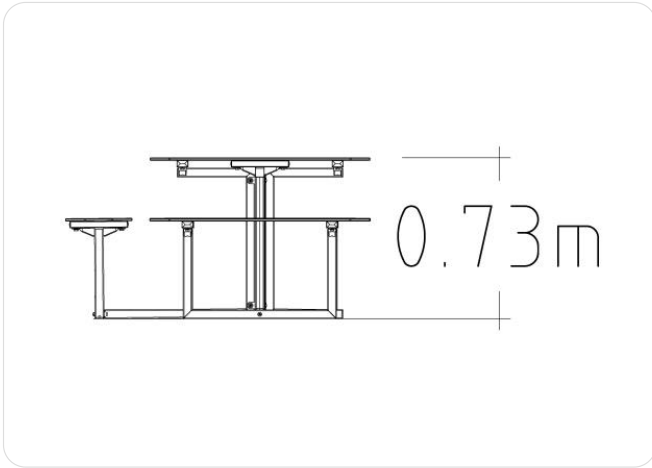

Icon Guide

AgeRange

Number Of Users

Assembly time

Free Height Fall EN1176

Impact Area EN1176

Accessible

Space Needed

HAGS®

Service

Product Specifications

Length (mm):	1370 mm
Width (mm):	1750 mm
Height (mm):	730 mm
Net Weight:	78.46 kg
Assembly Time:	1 Hours

Anchoring

F Free Standing

Technical Information

Download product installation guide