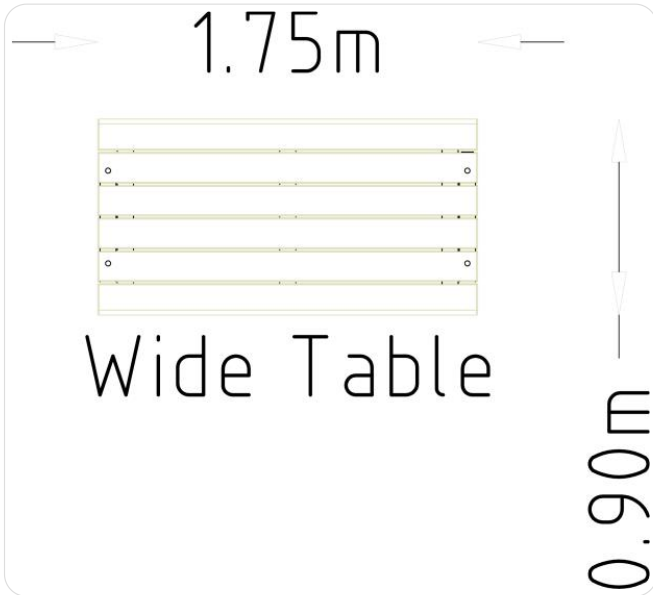

HAGS®

Innovative

» park urban furniture » furniture » park tables » above ground red

Wide Table Rosenlund

8077031

Red - Above Ground

0 x 0

The Rosenlund series caters for all the needs and requirements of any outdoor area. Its modular system allows you to create a space just the way you want it. The collection has a variety of products from bins to planters, tables to seating - which will provide a complete and seamless look. All products within the range are bonded by design and functionality, as well as high-quality aesthetic that holds its core values of comfort and durability.

Icon Guide

AgeRange

Number Of Users

Assembly time

Free Height Fall EN1176

Impact Area EN1176

Accessible

Space Needed

HAGS®

Service

Product Specifications

Length (mm):	1760 mm
Width (mm):	909 mm
Height (mm):	740 mm
Net Weight:	64.9 kg
Assembly Time:	1 Hours

Product Materials

Material	kg	%
Aluminum	0	0
Pine	26.1	40.1
Powder coating polyester	0.4	0.6
Stainless steel	0	0
Untreated Steel	37.2	57.2
Wet paint for wood	0.8	1.2
Zink (electro-galvanised)	0	0
Zink (hot-galvanised)	0.5	0.8
	65 kg	100%