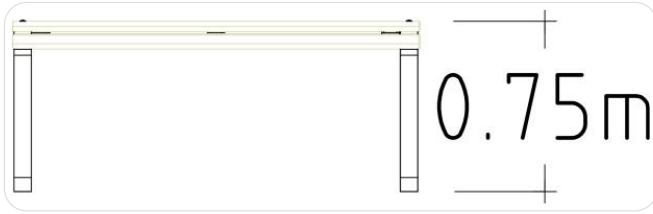

Icon Guide

AgeRange

Number Of Users

Assembly time

Free Height Fall EN1176

Impact Area EN1176

Accessible

Space Needed

HAGS®

Service

Product Specifications

Length (mm):	1760 mm
Width (mm):	909 mm
Height (mm):	740 mm
Net Weight:	64.9 kg
Assembly Time:	1 Hours

Product Materials

Material	kg	%
Aluminum	0	0
Pine	26.1	40.1
Powder coating polyester	0.4	0.6
Stainless steel	0	0
Untreated Steel	37.2	57.2
Wet paint for wood	0.8	1.2
Zink (electro-galvanised)	0	0
Zink (hot-galvanised)	0.5	0.8
	65 kg	100%