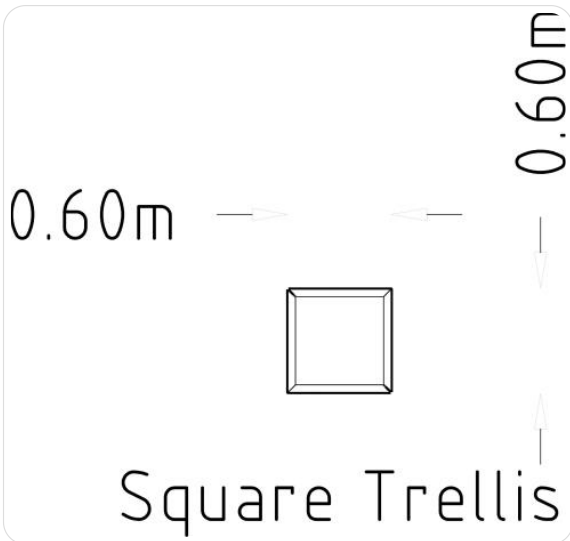

Icon Guide

AgeRange

Number Of Users

Assembly time

Free Height Fall EN1176

Impact Area EN1176

Accessible

Space Needed

HAGS®

Service

Product Specifications

Length (mm):	600 mm
Width (mm):	600 mm
Height (mm):	1200 mm
Net Weight:	58.3067 kg
Assembly Time:	1 Hours

Product Materials

Material	kg	%
Powder coating polyester	0.8	1.4
Untreated Steel	56.8	97.5
Zink (electro-galvanised)	0	0
Zink (hot-galvanised)	0.7	1.1
	58 kg	100%