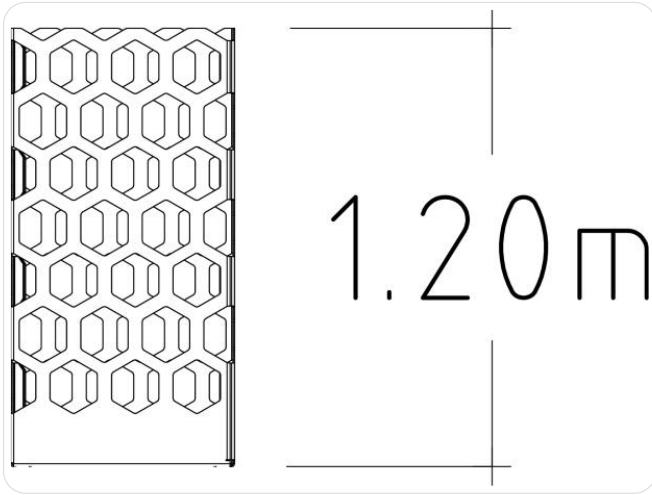

Icon Guide

AgeRange

Number Of Users

Assembly time

Free Height Fall EN1176

Impact Area EN1176

Accessible

Space Needed

HAGS®

Service

Product Specifications

Length (mm):	600 mm
Width (mm):	600 mm
Height (mm):	1200 mm
Net Weight:	58.3067 kg
Assembly Time:	1 Hours

Product Materials

Material	kg	%
Powder coating polyester	0.8	1.4
Untreated Steel	56.8	97.5
Zink (electro-galvanised)	0	0
Zink (hot-galvanised)	0.7	1.1
	58 kg	100%