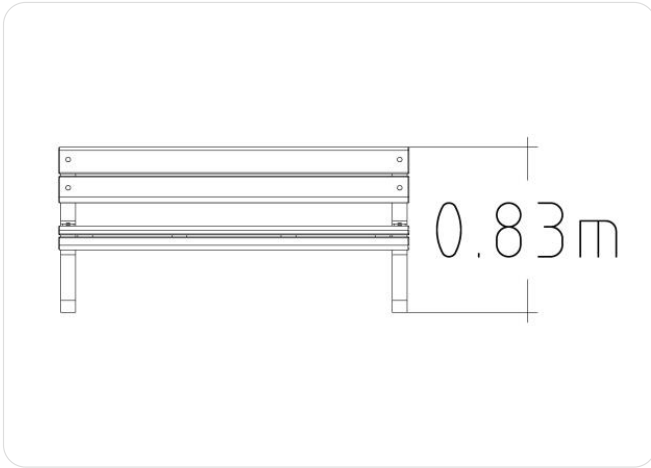

Icon Guide

AgeRange

Number Of Users

Assembly time

Free Height Fall EN1176

Impact Area EN1176

Accessible

Space Needed

HAGS®

Service

Product Specifications

Length (mm):	1760 mm
Width (mm):	600 mm
Height (mm):	830 mm
Net Weight:	63.5 kg
Assembly Time:	1 Hours

Product Materials

Material	kg	%
Aluminum	0	0
Pine	25.6	39.5
Powder coating polyester	0.4	0.6
Stainless steel	0.1	0.2
Untreated Steel	37.4	57.8
Wet paint for wood	0.8	1.2
Zink (electro-galvanised)	0	0
Zink (hot-galvanised)	0.4	0.7
	65 kg	100%