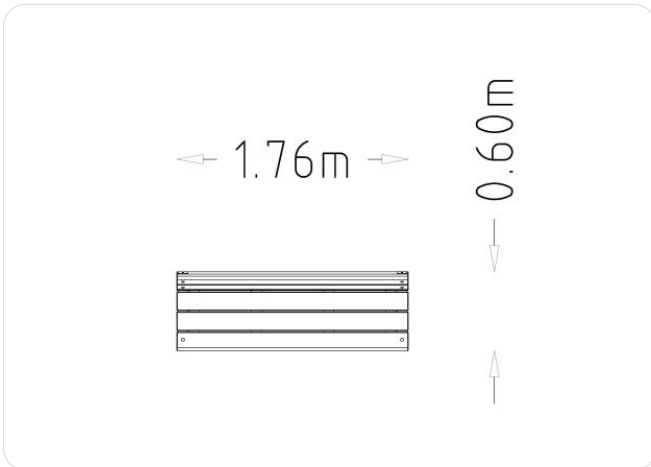

Icon Guide

AgeRange

Number Of Users

Assembly time

Free Height Fall EN1176

Impact Area EN1176

Accessible

Space Needed

HAGS®

Service

Product Specifications

Length (mm):	1760 mm
Width (mm):	600 mm
Height (mm):	830 mm
Net Weight:	63.5 kg
Assembly Time:	1 Hours

Product Materials

Material	kg	%
Aluminum	0	0
Pine	25.6	39.5
Powder coating polyester	0.4	0.6
Stainless steel	0.1	0.2
Untreated Steel	37.4	57.8
Wet paint for wood	0.8	1.2
Zink (electro-galvanised)	0	0
Zink (hot-galvanised)	0.4	0.7
	65 kg	100%