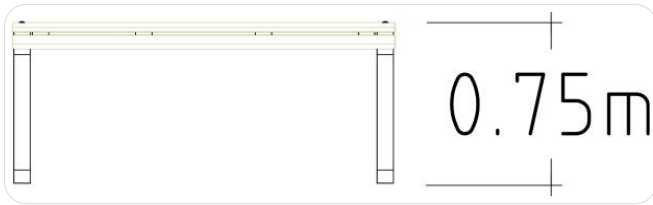

Icon Guide

AgeRange

Number Of Users

Assembly time

Free Height Fall EN1176

Impact Area EN1176

Accessible

Space Needed

HAGS®

Service

Product Specifications

Length (mm):	1760 mm
Width (mm):	600 mm
Height (mm):	740 mm
Net Weight:	55.9 kg
Assembly Time:	1 Hours

Product Materials

Material	kg	%
Aluminum	0	0
Pine	18.4	31.6
Stainless steel	0	0
Untreated Steel	37.1	63.5
Wet paint for wood	0.5	0.9
Zink (electro-galvanised)	0	0
Zink (hot-galvanised)	2.3	4
	58 kg	100%