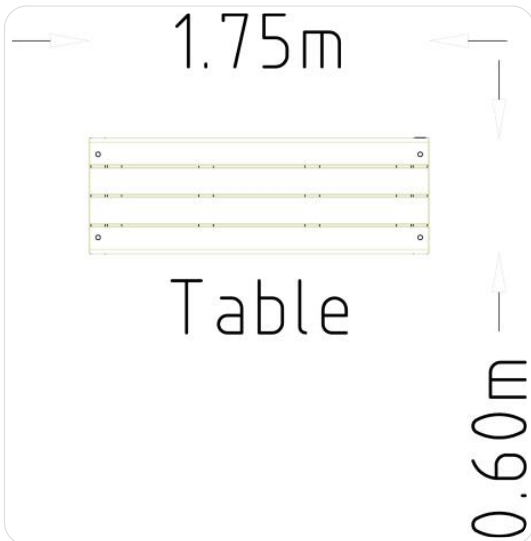

HAGS®

Innovative

» park urban furniture » furniture » park tables » above ground galvanised

Narrow Table Rosenlund

8076863

Galvanised - Above Ground

0 x 0

The Rosenlund series caters for all the needs and requirements of any outdoor area. Its modular system allows you to create a space just the way you want it. The collection has a variety of products from bins to planters, tables to seating - which will provide a complete and seamless look. All products within the range are bonded by design and functionality, as well as high-quality aesthetic that holds its core values of comfort and durability.

Icon Guide

AgeRange

Number Of Users

Assembly time

Free Height Fall EN1176

Impact Area EN1176

Accessible

Space Needed

HAGS®

Service

Product Specifications

Length (mm):	1760 mm
Width (mm):	600 mm
Height (mm):	740 mm
Net Weight:	55.9 kg
Assembly Time:	1 Hours

Product Materials

Material	kg	%
Aluminum	0	0
Pine	18.4	31.6
Stainless steel	0	0
Untreated Steel	37.1	63.5
Wet paint for wood	0.5	0.9
Zink (electro-galvanised)	0	0
Zink (hot-galvanised)	2.3	4
	58 kg	100%