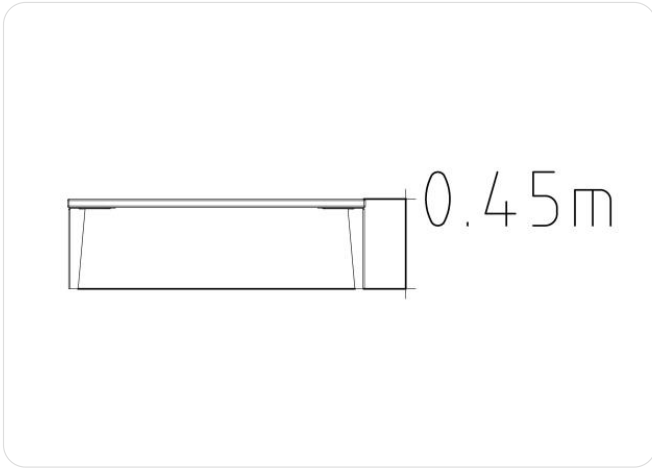

Icon Guide

AgeRange

Number Of Users

Assembly time

Free Height Fall EN1176

Impact Area EN1176

Accessible

Space Needed

HAGS®

Service

Product Specifications

Length (mm):	1500 mm
Width (mm):	520 mm
Height (mm):	450 mm
Net Weight:	40 kg
Assembly Time:	0.25 Hours

Product Materials

Material	kg	%
Aluminum	0	0
Pine	11.2	32.6
Stainless steel	0	0
Untreated Steel	21.2	61.4
Wet paint for wood	1.5	4.2
Zink (electro-galvanised)	0	0
Zink (hot-galvanised)	0.6	1.8
	35 kg	100%