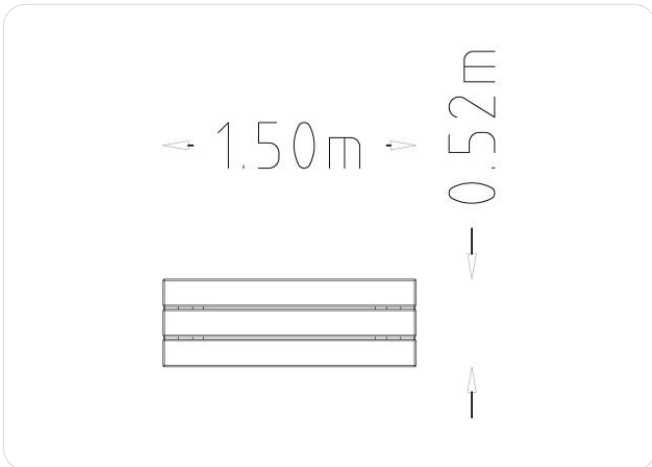

Icon Guide

AgeRange

Number Of Users

Assembly time

Free Height Fall EN1176

Impact Area EN1176

Accessible

Space Needed

HAGS®

Service

Product Specifications

Length (mm):	1500 mm
Width (mm):	520 mm
Height (mm):	450 mm
Net Weight:	40 kg
Assembly Time:	0.25 Hours

Product Materials

Material	kg	%
Aluminum	0	0
Pine	11.2	32.6
Stainless steel	0	0
Untreated Steel	21.2	61.4
Wet paint for wood	1.5	4.2
Zink (electro-galvanised)	0	0
Zink (hot-galvanised)	0.6	1.8
	35 kg	100%