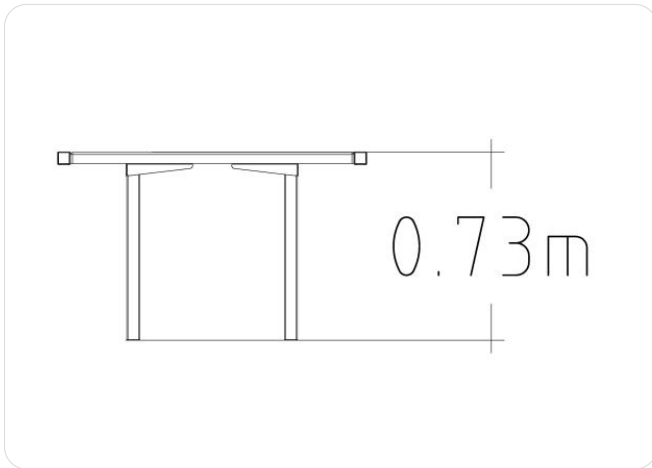

### Icon Guide

Age Range

Number Of Users

Assembly time

Free Height Fall EN1176

Impact Area EN1176

Accessible

Space Needed

### Product Specifications

Length (mm):	1200 mm
Width (mm):	600 mm
Height (mm):	730 mm
Net Weight:	40 kg
Assembly Time:	0.5 Hours