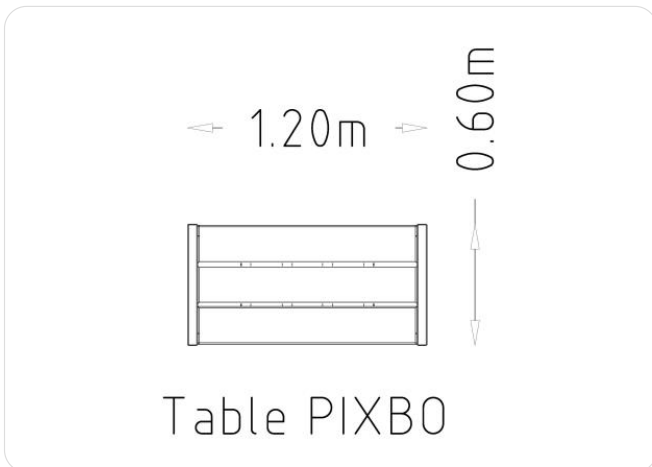

### Icon Guide

Age Range

Number Of Users

Assembly time

Free Height Fall EN1176

Impact Area EN1176

Accessible

Space Needed

### Product Specifications

Length (mm):	1200 mm
Width (mm):	600 mm
Height (mm):	730 mm
Net Weight:	40 kg
Assembly Time:	0.5 Hours