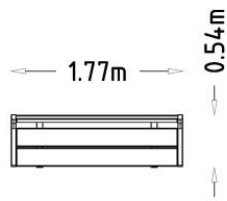

Icon Guide

Age Range

Number Of Users

Assembly time

Free Height Fall EN1176

Impact Area EN1176

Accessible

Space Needed

HAGS®

Service

Parkbench PIXB0

Product Specifications

Length (mm):	1770 mm
Width (mm):	540 mm
Height (mm):	790 mm
Net Weight:	46 kg
Assembly Time:	0.5 Hours

Product Materials

Material	kg	%
Aluminum	0	0
Pine	13.5	33.4
Stainless steel	0	0
Untreated Steel	23.5	58.2
Wet paint for wood	2.6	6.3
Zink (hot-galvanised)	0.8	2
	40 kg	100%