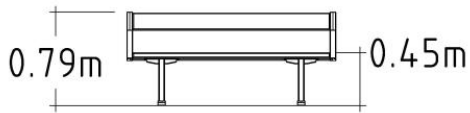

Icon Guide

Age Range

Number Of Users

Assembly time

Free Height Fall EN1176

Impact Area EN1176

Accessible

Space Needed

HAGS®

Service

Parkbench PIXB0

Product Specifications

Length (mm):	1770 mm
Width (mm):	540 mm
Height (mm):	790 mm
Net Weight:	46 kg
Assembly Time:	0.5 Hours

Product Materials

Material	kg	%
Aluminum	0	0
Pine	13.5	33.4
Stainless steel	0	0
Untreated Steel	23.5	58.2
Wet paint for wood	2.6	6.3
Zink (hot-galvanised)	0.8	2
	40 kg	100%