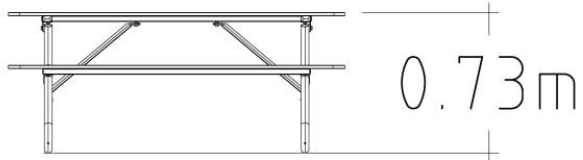

Icon Guide

AgeRange

Number Of Users

Assembly time

Free Height Fall EN1176

Impact Area EN1176

Accessible

Space Needed

HAGS®

Service

Linnea HPL

Product Specifications

Length (mm):	1760 mm
Width (mm):	1720 mm
Height (mm):	730 mm
Net Weight:	80.5792 kg
Assembly Time:	1 Hours

Product Materials

Material	kg	%
HPL	39.6	49.1
Polyethylene (PE)	0.1	0.2
Stainless steel	0.1	0.1
Untreated Steel	36.5	45.3
Zink (electro-galvanised)	0	0
Zink (hot-galvanised)	4.2	5.2
	81 kg	100%