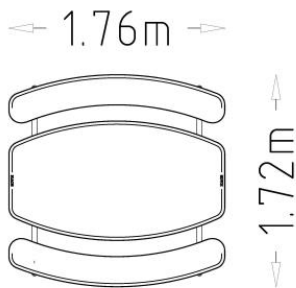

Icon Guide

AgeRange

Number Of Users

Assembly time

Free Height Fall EN1176

Impact Area EN1176

Accessible

Space Needed

HAGS®

Service

Linnea HPL

Product Specifications

Length (mm):	1760 mm
Width (mm):	1720 mm
Height (mm):	730 mm
Net Weight:	80.5792 kg
Assembly Time:	1 Hours

Product Materials

Material	kg	%
HPL	39.6	49.1
Polyethylene (PE)	0.1	0.2
Stainless steel	0.1	0.1
Untreated Steel	36.5	45.3
Zink (electro-galvanised)	0	0
Zink (hot-galvanised)	4.2	5.2
	81 kg	100%