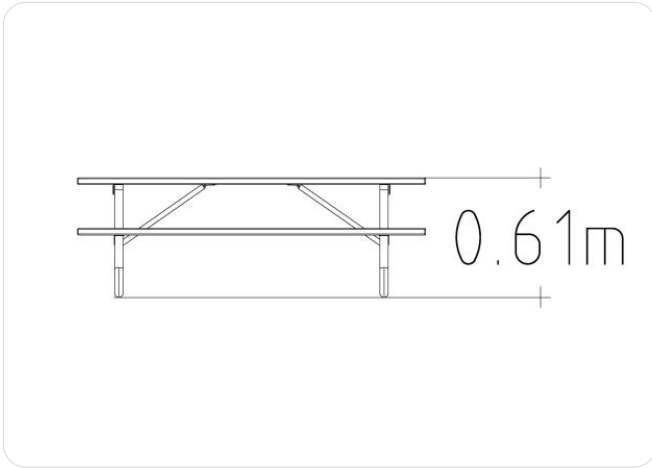

Icon Guide

AgeRange

Number Of Users

Assembly time

Free Height Fall EN1176

Impact Area EN1176

Accessible

Space Needed

HAGS®

Service

Product Specifications

Length (mm):	1760 mm
Width (mm):	1270 mm
Height (mm):	610 mm
Net Weight:	62 kg
Assembly Time:	1 Hours

Product Materials

Material	kg	%
Aluminum	0	0
Pine	21	47.6
Polyamide (PA)	0	0
Stainless steel	0.1	0.2
Untreated Steel	20.7	46.8
Wet paint for wood	0.8	1.8
Zink (electro-galvanised)	0	0
Zink (hot-galvanised)	1.5	3.5
	44 kg	100%