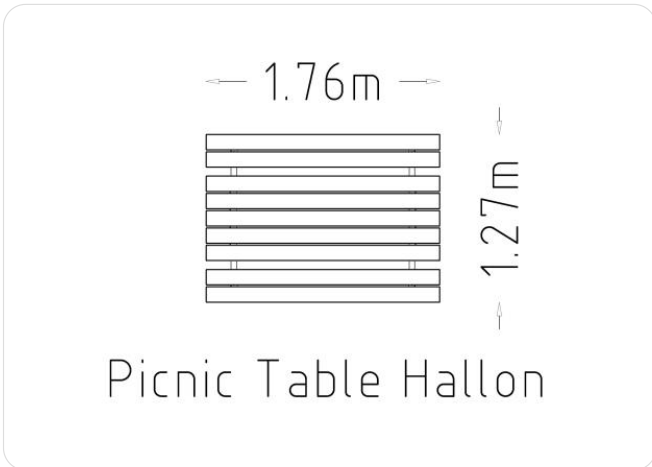

Icon Guide

AgeRange

Number Of Users

Assembly time

Free Height Fall EN1176

Impact Area EN1176

Accessible

Space Needed

HAGS®

Service

Product Specifications

Length (mm):	1760 mm
Width (mm):	1270 mm
Height (mm):	610 mm
Net Weight:	62 kg
Assembly Time:	1 Hours

Product Materials

Material	kg	%
Aluminum	0	0
Pine	21	47.6
Polyamide (PA)	0	0
Stainless steel	0.1	0.2
Untreated Steel	20.7	46.8
Wet paint for wood	0.8	1.8
Zink (electro-galvanised)	0	0
Zink (hot-galvanised)	1.5	3.5
	44 kg	100%