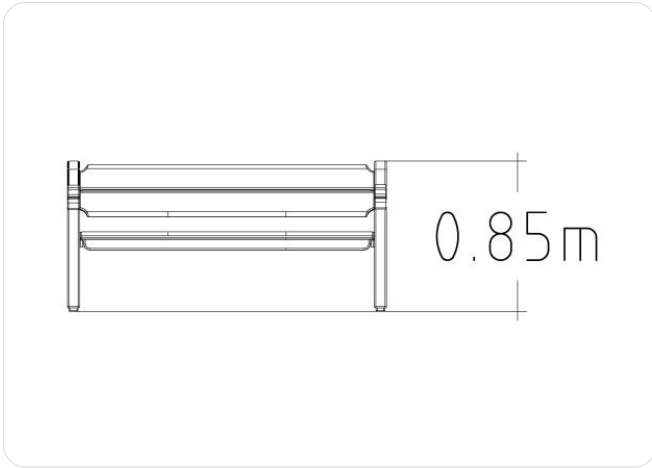

Impact Area EN1176

Accessible

Space Needed

HAGS®

Service

Product Specifications

Length (mm):	1800 mm
Width (mm):	610 mm
Height (mm):	850 mm
Net Weight:	60 kg
Assembly Time:	0.5 Hours

Product Materials