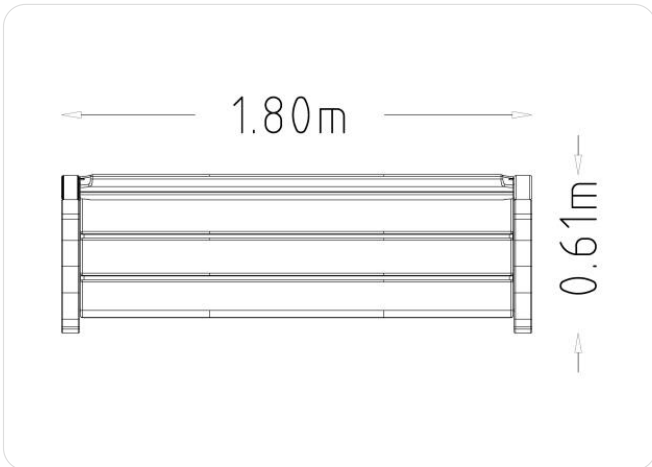

Impact Area EN1176

Accessible

Space Needed

HAGS®

Service

Product Specifications

Length (mm):	1800 mm
Width (mm):	610 mm
Height (mm):	850 mm
Net Weight:	60 kg
Assembly Time:	0.5 Hours

Product Materials