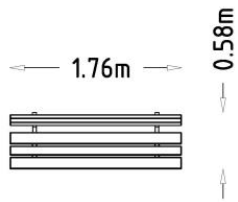

Icon Guide

AgeRange

Number Of Users

Assembly time

Free Height Fall EN1176

Impact Area EN1176

Accessible

Space Needed

HAGS®

Service

Product Specifications

Length (mm): 1760 mm

Width (mm): 580 mm

Height (mm): 800 mm

Net Weight: 55.39 kg

Assembly Time: 0.5 Hours