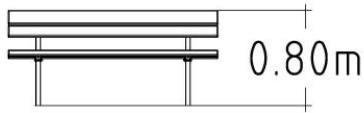

Icon Guide

AgeRange

Number Of Users

Assembly time

Free Height Fall EN1176

Impact Area EN1176

Accessible

Space Needed

HAGS®

Service

Product Specifications

Length (mm): 1760 mm

Width (mm): 580 mm

Height (mm): 800 mm

Net Weight: 55.39 kg

Assembly Time: 0.5 Hours