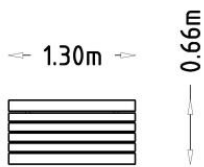

Table EKEBY

Product Specifications

Length (mm):	1300 mm
Width (mm):	660 mm
Height (mm):	710 mm
Net Weight:	41.6017 kg
Assembly Time:	0.5 Hours

Product Materials

Material	kg	%
Aluminum	0	0
FSC Hardwood	23	57.5
Stainless steel	0.2	0.4
Untreated Steel	16.8	42
Zink (electro-galvanised)	0	0
Zink (hot-galvanised)	0	0
	40 kg	100%