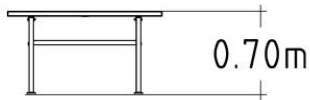

Table EKEBY

Product Specifications

Length (mm):	1300 mm
Width (mm):	660 mm
Height (mm):	710 mm
Net Weight:	41.6017 kg
Assembly Time:	0.5 Hours

Product Materials

Material	kg	%
Aluminum	0	0
FSC Hardwood	23	57.5
Stainless steel	0.2	0.4
Untreated Steel	16.8	42
Zink (electro-galvanised)	0	0
Zink (hot-galvanised)	0	0
	40 kg	100%