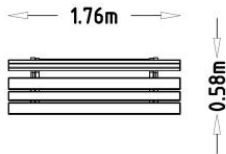

Park Bench EKEBY

Product Specifications

Length (mm):	1760 mm
Width (mm):	580 mm
Height (mm):	770 mm
Net Weight:	28.36 kg
Assembly Time:	0.5 Hours

Product Materials

Material	kg	%
Pine	44.9	72.6
Polyethylene (PE)	0	0.1
Stainless steel	0	0
Untreated Steel	16.1	26
Zink (electro-galvanised)	0	0
Zink (hot-galvanised)	0.8	1.4
	62 kg	100%