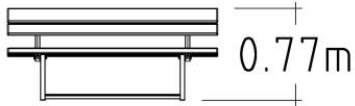

Park Bench EKEBY

Product Specifications

Length (mm):	1760 mm
Width (mm):	580 mm
Height (mm):	770 mm
Net Weight:	28.36 kg
Assembly Time:	0.5 Hours

Product Materials

Material	kg	%
Pine	44.9	72.6
Polyethylene (PE)	0	0.1
Stainless steel	0	0
Untreated Steel	16.1	26
Zink (electro-galvanised)	0	0
Zink (hot-galvanised)	0.8	1.4
	62 kg	100%