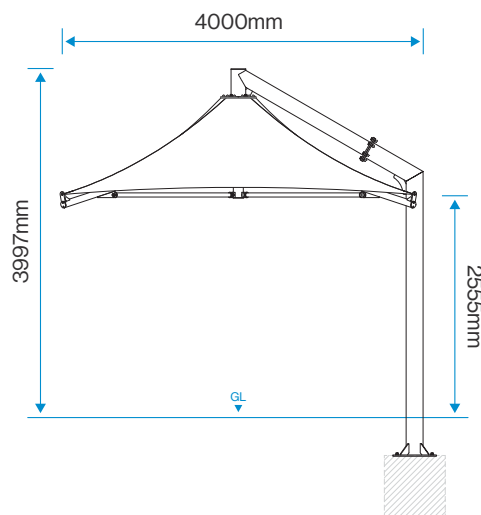

Snow Drop BXTS/CAN/C

Design Standards

- All structures are installed to tolerances in NSSS 7TH addition – Accuracy in Building, by CRB checked, professional installation teams
- BS EN 1993-1-1:2005 Eurocode 3 – Design of steel structures
- BS EN 1991-1-3:2003 Eurocode 1 – Snow Loads

Fire Resistance

- Fabric conforms to Euro class EN13501-1

Guarantees, Warranties, Design-Life and Life-Expectancies

- 25 year structural guarantee*
- 34 year (min) life expectancy for Hot Dip Galvanizing
- 8-10 year life expectancy on standard powder coatings
- 10-15 year life expectancy on Duplex (Zinc Coated) powder coatings
- 10 years' warranty* Ferrari 832
- 12 months' warranty* on parts & labour

*Maintenance and other qualifying criteria apply

Options

- Post protectors
- Powder coated framework to any standard RAL colour
- Full installation service

Standard Unit Dimensions:

Height to canopy: 2555mm
Overall Height: 3997mm

Lengths & Widths:

4000mm x 4000mm
5000mm x 5000mm
6000mm x 6000mm

Framework Colours/Finishes:

Galvanised Only	White Aluminium	Anthracite Grey
BS 4800 10 A 07 Nimbus Grey	Traffic Red	Jet Black
BS 4800 14 C 39 Holly Green	Traffic Yellow	Goose Grey
RAL 5015 Mid Blue	Dark Blue	Traffic White

The colours shown are a guide only.
Please check a colour chart to see the actual colour.

Diagram