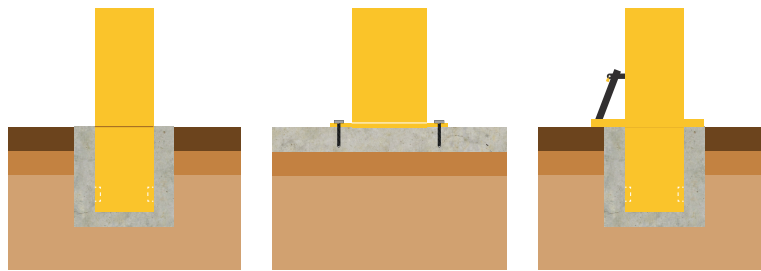

The colours shown are a guide only.
Please check a colour chart to see the actual colour.

Product Information

Heavy duty mild steel security bollard with 5mm gauge. Supplied in Black as standard.

Features

- Galvanised to BS EN ISO 1461
- Security bollard with rebate
- 5mm gauge
- 300mm root

Materials Used

- Galvanised Steel

Options

- Powder coated to a range of RAL/BS Colours
- Base plate fixing
- Removable fixing
- Loose cap to allow bollard to be filled with concrete
- Reflective banding
- Custom crests and logos
- Mild steel core insert

Standard Root Fixing

Surface Mounted Baseplate

Removable Socket Fixing

Standard Unit Dimensions:

Diameter: 114mm, 140mm,
168mm, 194mm
Overall Height: 900mm
Root Length: 300mm

Colours/Finishes:

RAL 3020	RAL 5013	RAL 5015
Traffic Red	Cobalt Blue	Sky Blue