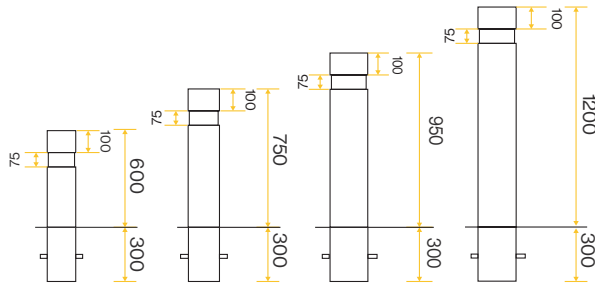

Heavy Duty Security Bollard BX14 037

Diagram