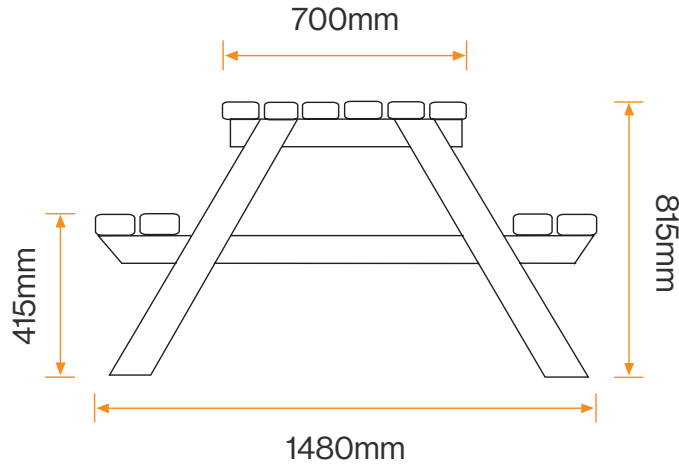

Garthdee Picnic Unit with Wheelchair Access BX17 4016-2-BP

Diagram