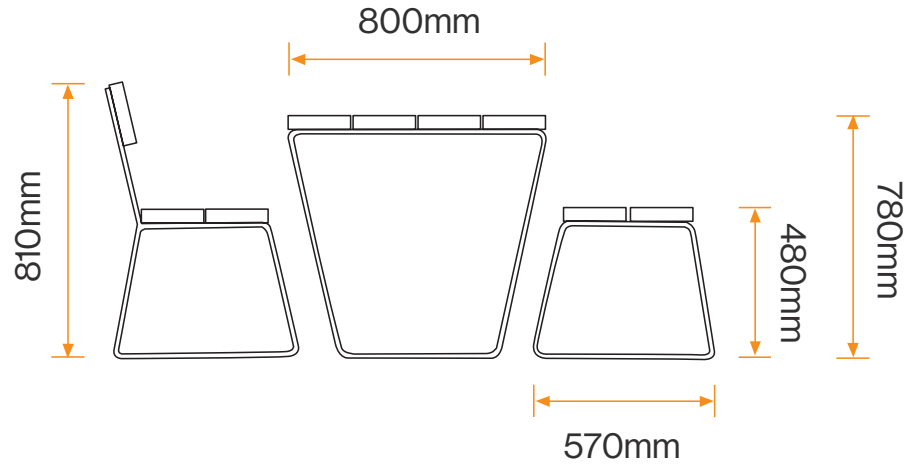

Caerphilly Picnic Bench BX14 4280

Standard Unit Dimensions:

Table:

Length: 2180mm
Width: 800mm
Height: 780mm

Seat:

Width: 570mm
Height (overall): 810mm

Bench:

Width: 570mm
Height: 480mm

Caerphilly Picnic Bench BX14 4280

Diagram

Installation

Surface Mounted
Baseplate

Root/Submerged
Fixing

Standard Unit Dimensions:

Table:

Length: 2180mm
Width: 800mm
Height: 780mm

Seat:

Width: 570mm
Height (overall): 810mm

Bench:

Width: 570mm
Height: 480mm

Framework Colours/Finishes:

		
Galvanised Only Finish	White Aluminium	Anthracite Grey
		
BS 4800 10 A 07 Nimbus Grey	Traffic Red	Jet Black
		
BS 4800 14 C 39 Holly Green	Traffic Yellow	Goose Grey
		
Mid Blue	Dark Blue	Traffic White