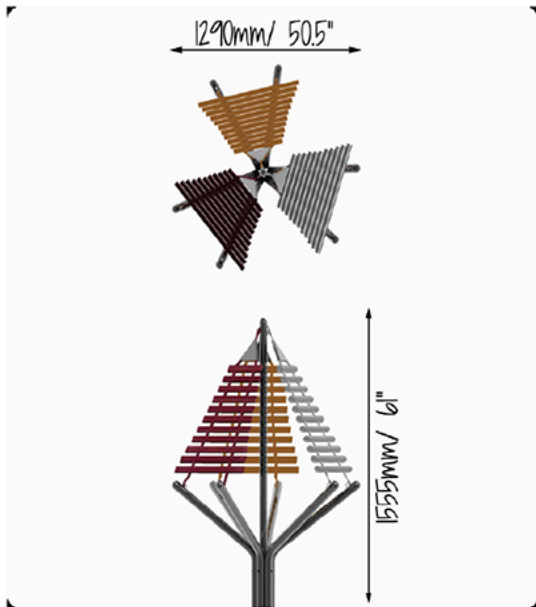

## Description

With notes of aluminum, GRP and hardwood cascading on three sides, this is surely a piece to delight.

## Materials and Features

- 300 series mirror polished stainless steel 'cradle' design frame.
- 11 x silver anodized aluminum notes.
- 11 x hardwood notes.
- 11 x GRP composite notes.
- Nylon coated 300 series stainless steel cable.
- 6 x 1 part vandal resistant mallets.
- Vandal resistant 300 series stainless steel fixings.

## Tuning and Sound Level Data

- Ali Notes: C Major Pentatonic (C5 - C7)
- Hardwood Notes: C Major Pentatonic (A3 - A5)
- GRP Notes: C Major Diatonic (G3 - C5)
- 50m - 54dB
- 10m - 64dB
- <3m - 93dB

Box Dimensions	Weight (Kg)	L (cm)	W(cm)	H (cm)
Tutti 1 of 2 (Notes)	19	113	74	12
Tutti 2 of 2 (Frame)	31	209	58	11