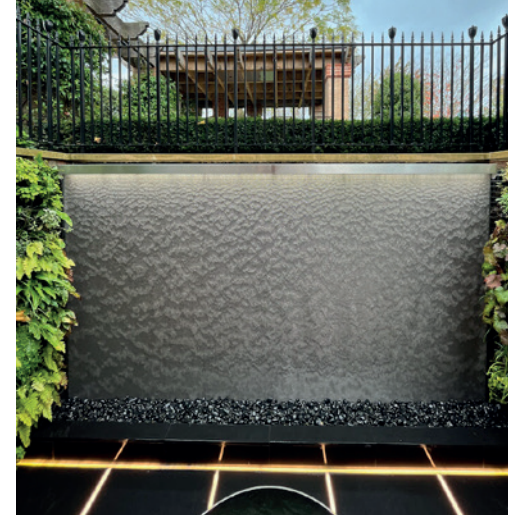

RILL AMAYA™

An amalgamation of bronze rills and pools with elegant rippling fountains

- Bespoke size and shape
- Timeless bronze patina
- Bubbling fountains with radial patterns
- Tranquil sounds
- Beautiful stand alone focal piece
- Easy to install and maintain

THE IRUS™

An eye catching water wall with soothing waves of water

- Bespoke sizes
- Unique water patterns
- Relax to soothing sounds
- Choose your water pattern
- Compact design with limited splash
- Architectural Lighting
- Quality materials, made in the UK
- Self contained

THE VOLUTE™

A crystal clear water fall

- Captures attention
- Peace of mind – auto switch-off
- Easy installation
- Integral levelling system
- Low energy
- Installation freedom
- Easy to maintain

AQUAVEIL®

A seamless, free-standing wall of water

- Bespoke sizes
- A mesmerising effect
- Easy install – modular system
- Striking embossed water effect

A work of art. Made by skilled craftsmen, here in the UK.

BESPOKE PROJECTS