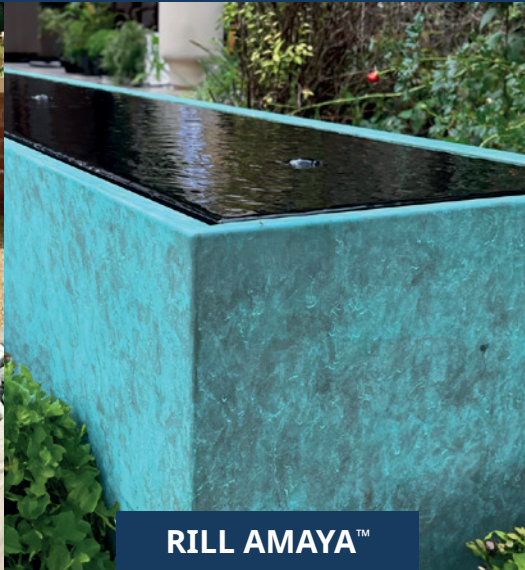

TILLS

The Water Feature Specialist

THE SPECULAR™

RILL AMAYA™

AQUAVEIL®

LUXURY WATER FEATURES & FOUNTAINS

SELF-CONTAINED • EASY TO INSTALL • UK MADE

QUALITY WATER FEATURES AND FOUNTAINS. DOWN TO THE LAST DROP.

*20+ years of helping
garden designers,
landscapers, architects
and the general public
share their artistic vision.*

THE SPECULAR™

The mirror-like water feature

- Ever-cleaning reflection
- Easy to install and maintain
- Peace of mind – auto switch-off
- Rare craftsmanship
- Grows in individuality
- Peaceful sounds
- Always unique

RILL AMAYA™

An amalgamation of bronze rills and pools with elegant rippling fountains

- Bespoke size and shape
- Timeless bronze patina
- Bubbling fountains with radial patterns
- Tranquil sounds
- Beautiful stand alone focal piece
- Easy to install and maintain