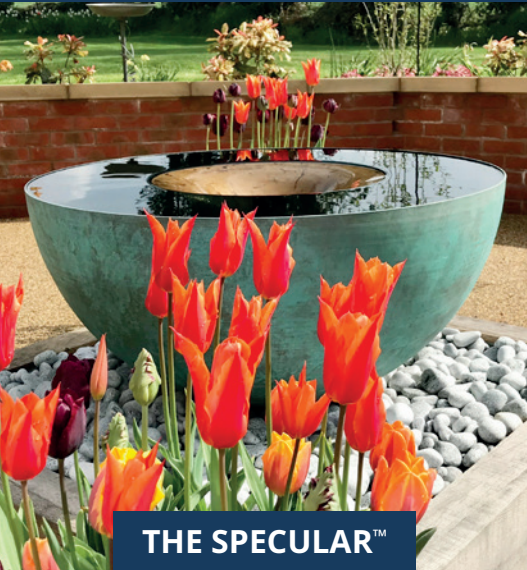

TILLS

The Water Feature Specialist

THE SPECULAR™