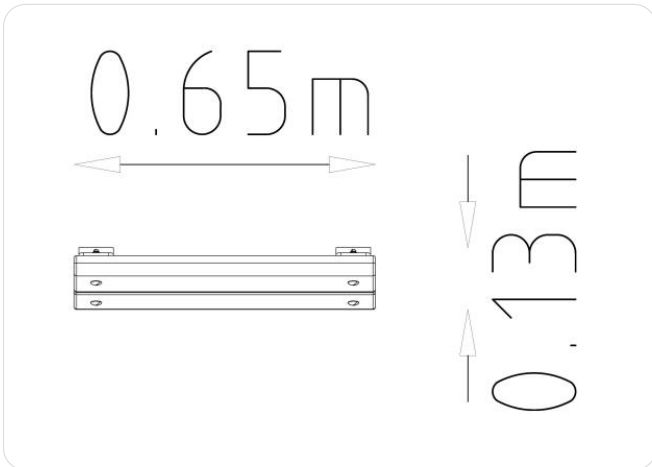

Icon Guide

AgeRange

Number Of Users

Assembly time

Free Height Fall EN1176

Impact Area EN1176

Accessible

Space Needed

HAGS®

Service

Product Specifications

Length (mm): 650 mm

Width (mm): 130 mm

Height (mm): 400 mm

Net Weight: 10.25 kg

Assembly Time: 0.5 Hours