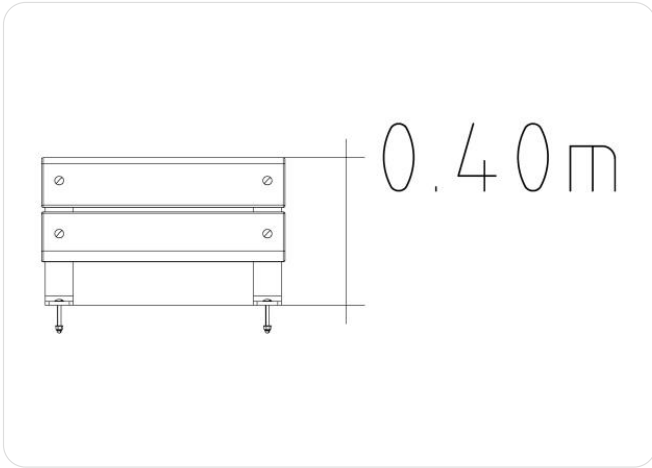

Icon Guide

AgeRange

Number Of Users

Assembly time

Free Height Fall EN1176

Impact Area EN1176

Accessible

Space Needed

HAGS®

Service

Product Specifications

Length (mm): 650 mm

Width (mm): 130 mm

Height (mm): 400 mm

Net Weight: 10.25 kg

Assembly Time: 0.5 Hours