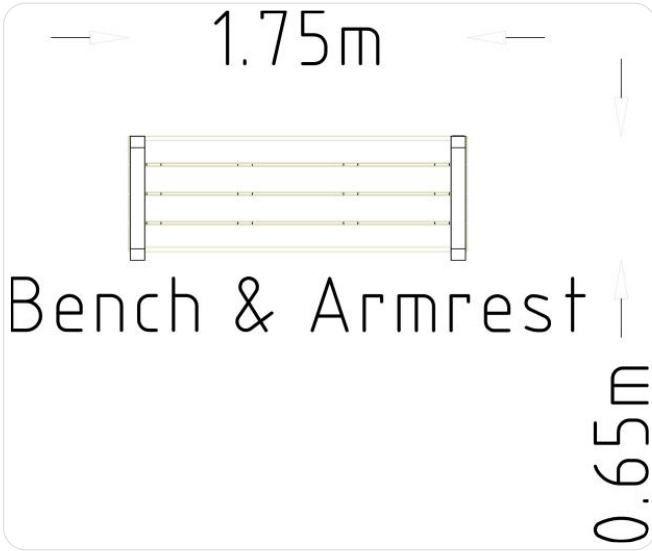

Icon Guide

AgeRange

Number Of Users

Assembly time

Free Height Fall EN1176

Impact Area EN1176

Accessible

Space Needed

HAGS®

Service

Product Specifications

Length (mm):	1760 mm
Width (mm):	645 mm
Height (mm):	705 mm
Net Weight:	64.44 kg
Assembly Time:	1 Hours

Product Materials

Material	kg	%
Aluminum	0	0
Pine	18.4	28.1
Powder coating polyester	0.5	0.8
Stainless steel	0.2	0.4
Untreated Steel	45.4	69.2
Wet paint for wood	0.5	0.8
Zink (electro-galvanised)	0	0
Zink (hot-galvanised)	0.4	0.7
	66 kg	100%