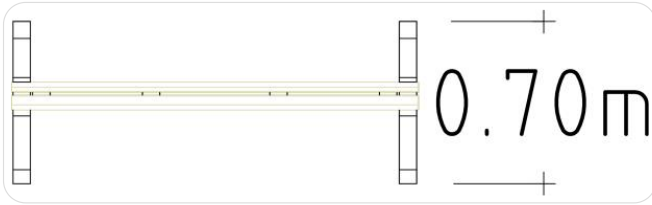

Icon Guide

AgeRange

Number Of Users

Assembly time

Free Height Fall EN1176

Impact Area EN1176

Accessible

Space Needed

HAGS®

Service

Product Specifications

Length (mm):	1760 mm
Width (mm):	645 mm
Height (mm):	705 mm
Net Weight:	64.44 kg
Assembly Time:	1 Hours

Product Materials

Material	kg	%
Aluminum	0	0
Pine	18.4	28.1
Powder coating polyester	0.5	0.8
Stainless steel	0.2	0.4
Untreated Steel	45.4	69.2
Wet paint for wood	0.5	0.8
Zink (electro-galvanised)	0	0
Zink (hot-galvanised)	0.4	0.7
	66 kg	100%