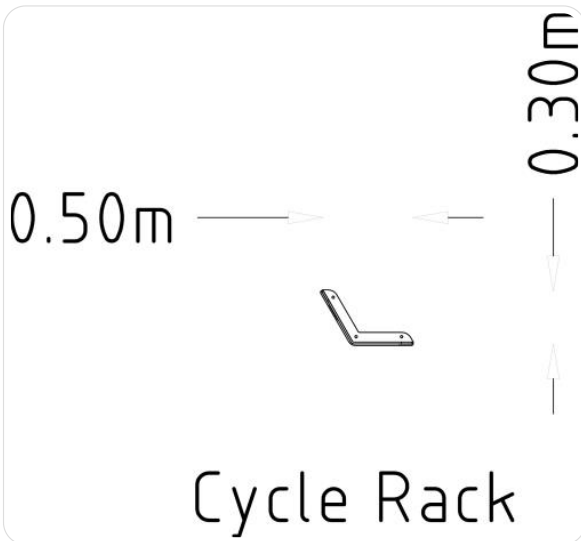

### Icon Guide

AgeRange

Number Of Users

Assembly time

Free Height Fall EN1176

Impact Area EN1176

Accessible

Space Needed

### Product Specifications

Length (mm):	500 mm
Width (mm):	300 mm
Height (mm):	900 mm
Net Weight:	17.16 kg
Assembly Time:	0.5 Hours