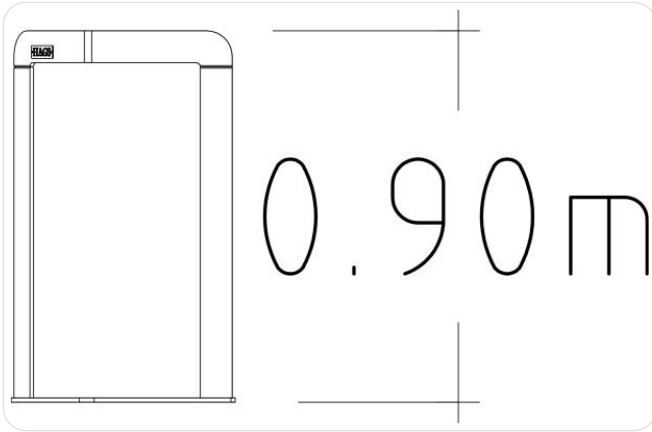

### Icon Guide

AgeRange

Number Of Users

Assembly time

Free Height Fall EN1176

Impact Area EN1176

Accessible

Space Needed

### Product Specifications

Length (mm):	500 mm
Width (mm):	300 mm
Height (mm):	900 mm
Net Weight:	17.16 kg
Assembly Time:	0.5 Hours