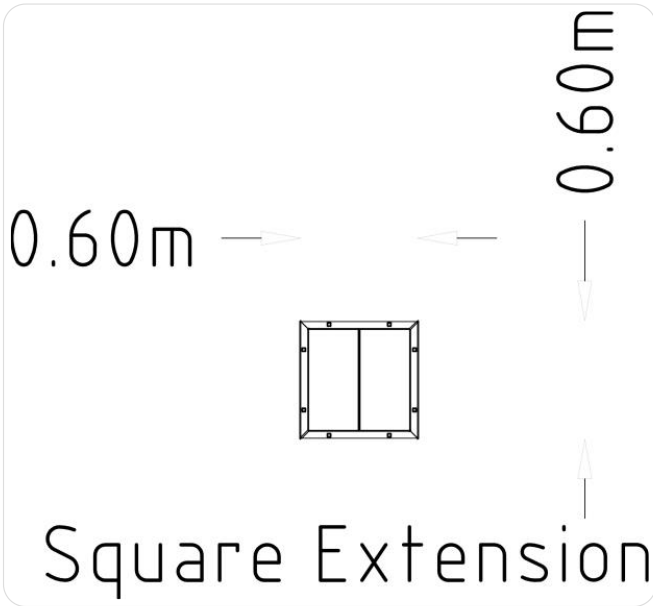

Icon Guide

AgeRange

Number Of Users

Assembly time

Free Height Fall EN1176

Impact Area EN1176

Accessible

Space Needed

HAGS®

Service

Product Specifications

Length (mm):	600 mm
Width (mm):	600 mm
Height (mm):	300 mm
Net Weight:	17.7006 kg
Assembly Time:	0.5 Hours

Product Materials

Material	kg	%
Powder coating polyester	0.4	2
Untreated Steel	17.3	97.9
Zink (electro-galvanised)	0	0
	18 kg	100%