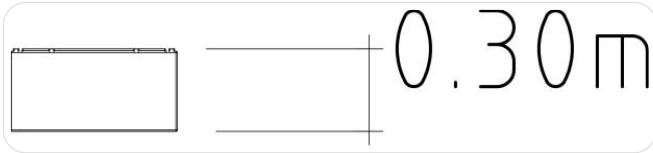

Icon Guide

AgeRange

Number Of Users

Assembly time

Free Height Fall EN1176

Impact Area EN1176

Accessible

Space Needed

HAGS®

Service

Product Specifications

Length (mm):	600 mm
Width (mm):	600 mm
Height (mm):	300 mm
Net Weight:	17.7006 kg
Assembly Time:	0.5 Hours

Product Materials

Material	kg	%
Powder coating polyester	0.4	2
Untreated Steel	17.3	97.9
Zink (electro-galvanised)	0	0
	18 kg	100%