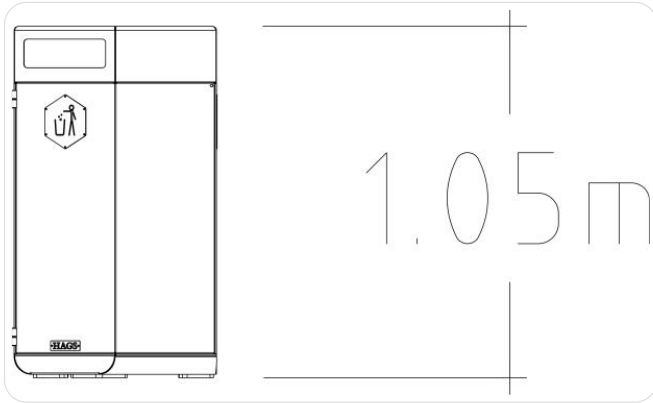

Recycle Bin Rosenlund

8081808

Grey – Above Ground

0 x 0

Elegant design and large capacity. The Rosenlund recycling litter bins are both practical and fit into various environments. They can be used for glass, metal, plastic, and other waste, with corresponding labels for easy identification. Available in different colors and recycling options. The Rosenlund series caters for all the needs and requirements of any outdoor area. Its modular system allows you to create a space just the way you want it. This variant is labeled with Plastic Recycling icon, and comes in grey.

Icon Guide

AgeRange

Number Of Users

Assembly time

Free Height Fall EN1176

Impact Area EN1176

Accessible

Space Needed

HAGS®

Service

Product Specifications

Length (mm):	693 mm
Width (mm):	600 mm
Height (mm):	1043 mm
Net Weight:	86.01 kg
Assembly Time:	0.5 Hours

Anchoring

OM Above Ground

Technical Information

Download product installation guide