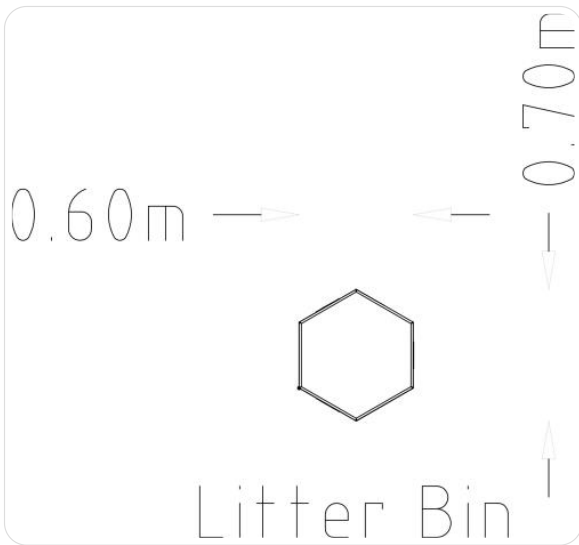

Recycle Bin Rosenlund

8081808

Grey – Above Ground

0 x 0

Elegant design and large capacity. The Rosenlund recycling litter bins are both practical and fit into various environments. They can be used for glass, metal, plastic, and other waste, with corresponding labels for easy identification. Available in different colors and recycling options. The Rosenlund series caters for all the needs and requirements of any outdoor area. Its modular system allows you to create a space just the way you want it. This variant is labeled with Plastic Recycling icon, and comes in grey.

Icon Guide

AgeRange

Number Of Users

Assembly time

Free Height Fall EN1176

Impact Area EN1176

Accessible

Space Needed

HAGS®

Service

Product Specifications

Length (mm):	693 mm
Width (mm):	600 mm
Height (mm):	1043 mm
Net Weight:	86.01 kg
Assembly Time:	0.5 Hours

Anchoring

OM Above Ground

Technical Information

Download product installation guide