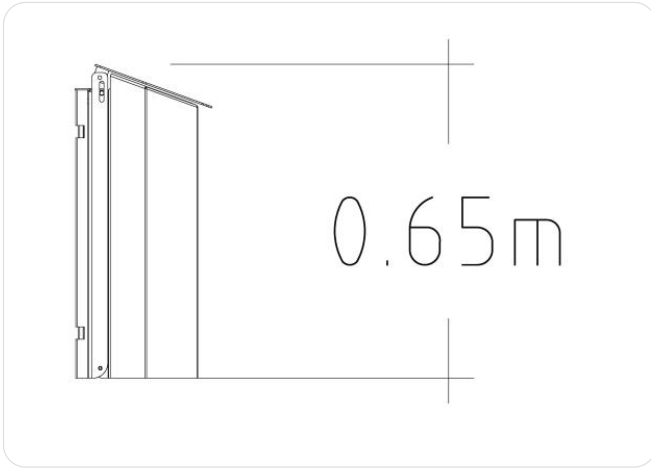

Litter Bin Rosen

8049774

 40L
Black - Wall and Post Fitting

 0 x 0

This robust 40 litre litter bin has been designed to have a discreet high end look whilst offering optimal usability. Its sloped top makes it virtually impossible to lay bottles on top and its front opening door allows for easy emptying. Rosen can also be used for the disposal of dog waste. Available in standard black or galvanised finish. Contact HAGS for custom color settings.

Icon Guide

AgeRange

Number Of Users

Assembly time

Free Height Fall EN1176

Impact Area EN1176

Accessible

Space Needed

HAGS®

Service

Product Specifications

Length (mm):	400 mm
Width (mm):	250 mm
Height (mm):	650 mm
Net Weight:	19,3 kg
Assembly Time:	0.25 Hours

Product Materials

Material	kg	%
Aluminum	0	0
Polyamide (PA)	0	0
Polyester	0	0.1
Powder coating polyester	0.7	3.8
Rubber	0	0
Stainless steel	0.8	4
Untreated Steel	17.5	92
Zink (electro-galvanised)	0	0
Zink (hot-galvanised)	0	0
	19 kg	100%