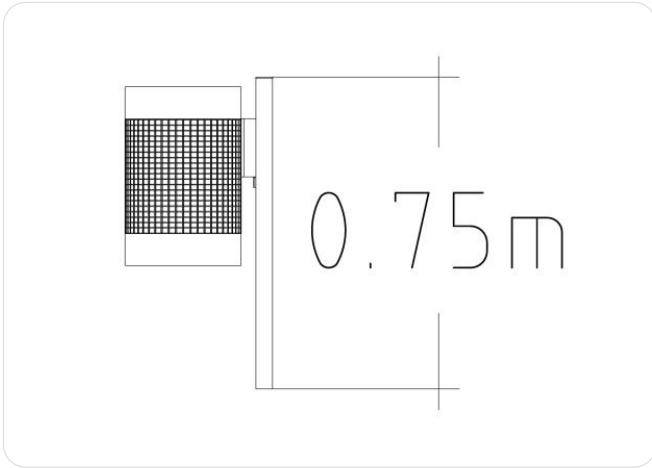

Icon Guide

AgeRange

Number Of Users

Assembly time

Free Height Fall EN1176

Impact Area EN1176

Accessible

Space Needed

HAGS®

Service

Product Specifications

Length (mm):	280 mm
Width (mm):	360 mm
Height (mm):	750 mm
Net Weight:	6.5 kg
Assembly Time:	0.25 Hours

Product Materials

Material	kg	%
Untreated Steel	8.7	94.6
Zink (hot-galvanised)	0.5	5.4
	9 kg	100%