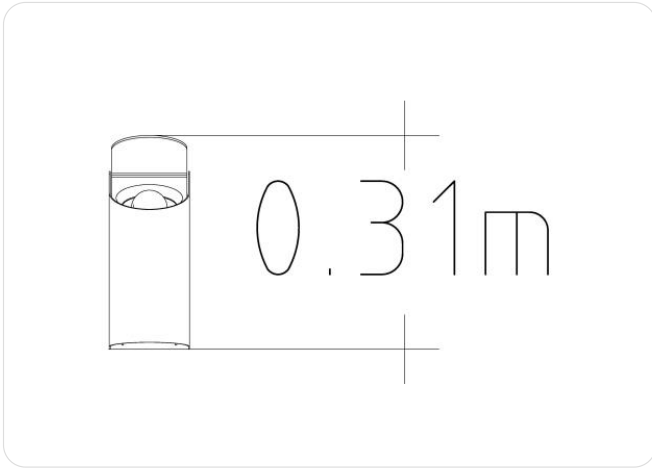

Icon Guide

AgeRange

Number Of Users

Assembly time

Free Height Fall EN1176

Impact Area EN1176

Accessible

Space Needed

HAGS®

Service

Product Specifications

Length (mm): 120 mm

Width (mm): 180 mm

Height (mm): 310 mm

Net Weight: 2.9 kg

Assembly Time: 0.25 Hours