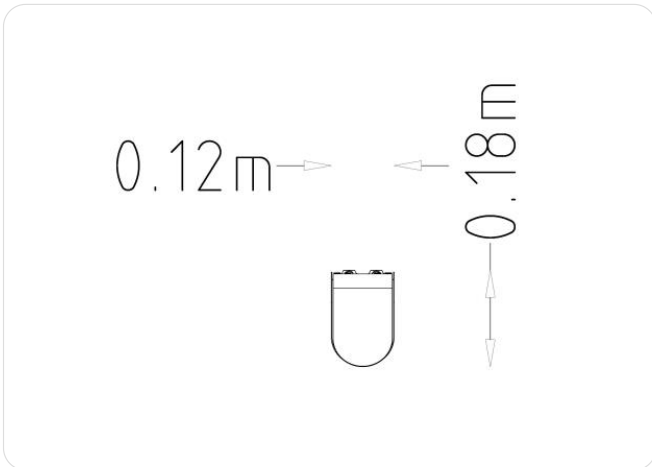

Icon Guide

AgeRange

Number Of Users

Assembly time

Free Height Fall EN1176

Impact Area EN1176

Accessible

Space Needed

HAGS®

Service

Product Specifications

Length (mm): 120 mm

Width (mm): 180 mm

Height (mm): 310 mm

Net Weight: 2.9 kg

Assembly Time: 0.25 Hours