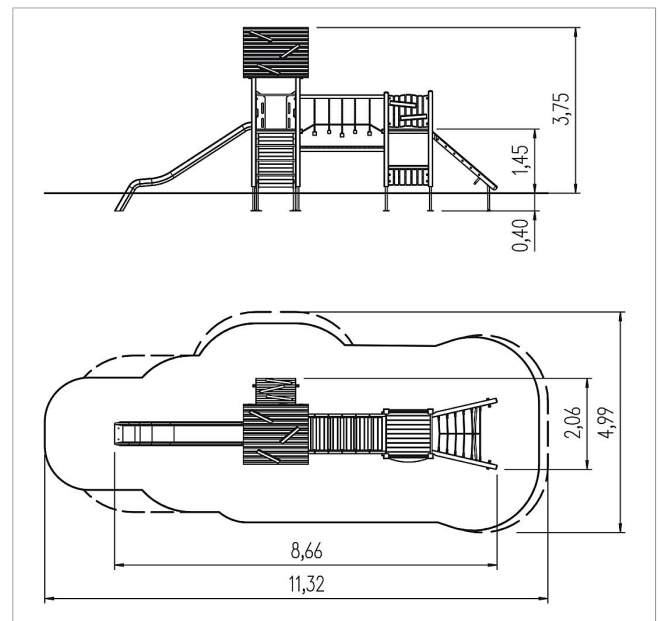

5 11 522 011 00

ecorino play unit Manaslu, solo

made in germany

Scope of delivery

8x post construction: SW or steel
 2x platform construction: SW
 1x pent roof: SW
 1x vertical ladder: stainless steel
 1x net ascent sloped: SW, plastic-coated steel cable, stainless steel
 1x ramp: SW
 1x safety platform straight: SW
 1x wobbly bridge straight: SW, galvanised steel
 2x parapet: HPL
 3x parapet: SW
 2x walk-through protection: stainless steel
 1x slide entry plate: HPL
 1x access restriction: HPL
 7x decoration timber: SW
 2x set of grips: aluminium, plastic-coated
 1x counter: SW, HPL
 fittings: stainless steel

	Material	SW pi
	Foundation level	FL 1
	Minimum space	11,32x4,99x3,75 m
	Free falling height	145 cm
	Impact protection net	41,0 m ²
	Foundations	12x CF or 12x PFs
	Assembly	2 persons/9 h
	Largest section	10x10x364 cm