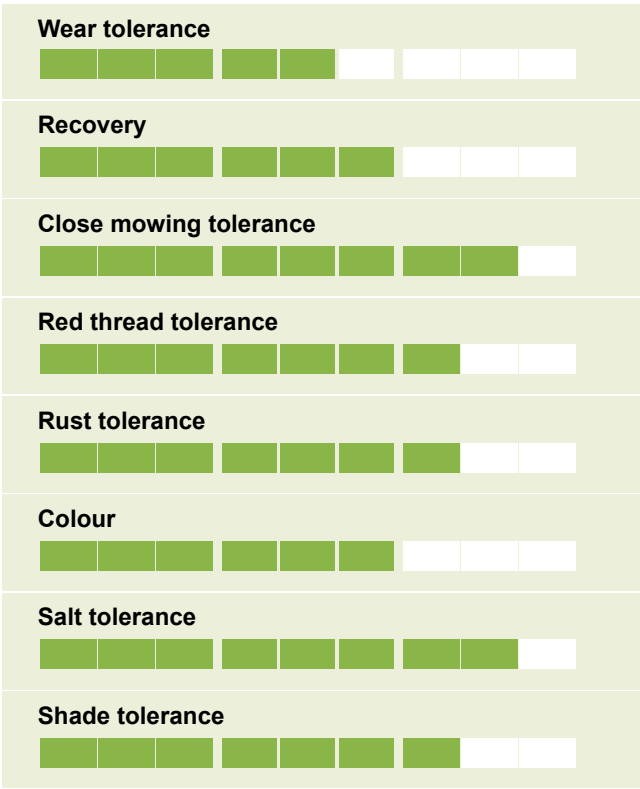

A quality browntop bent mix for golf and bowling greens

- Produces a fine, dense sward for the ultimate playing surface
- Good year round colour
- Disease resistant
- Hard wearing
- Very tolerant to close mowing

Ratings

Excellent mixture for summer overseeding, autumn renovation and new constructions of top quality golf greens.

This mixture is treated with Headstart® GOLD

%	Cultivar	Species
40%	CLEEK	Browntop bent
40%	MANOR	Browntop bent
20%	JORVIK	Browntop bent