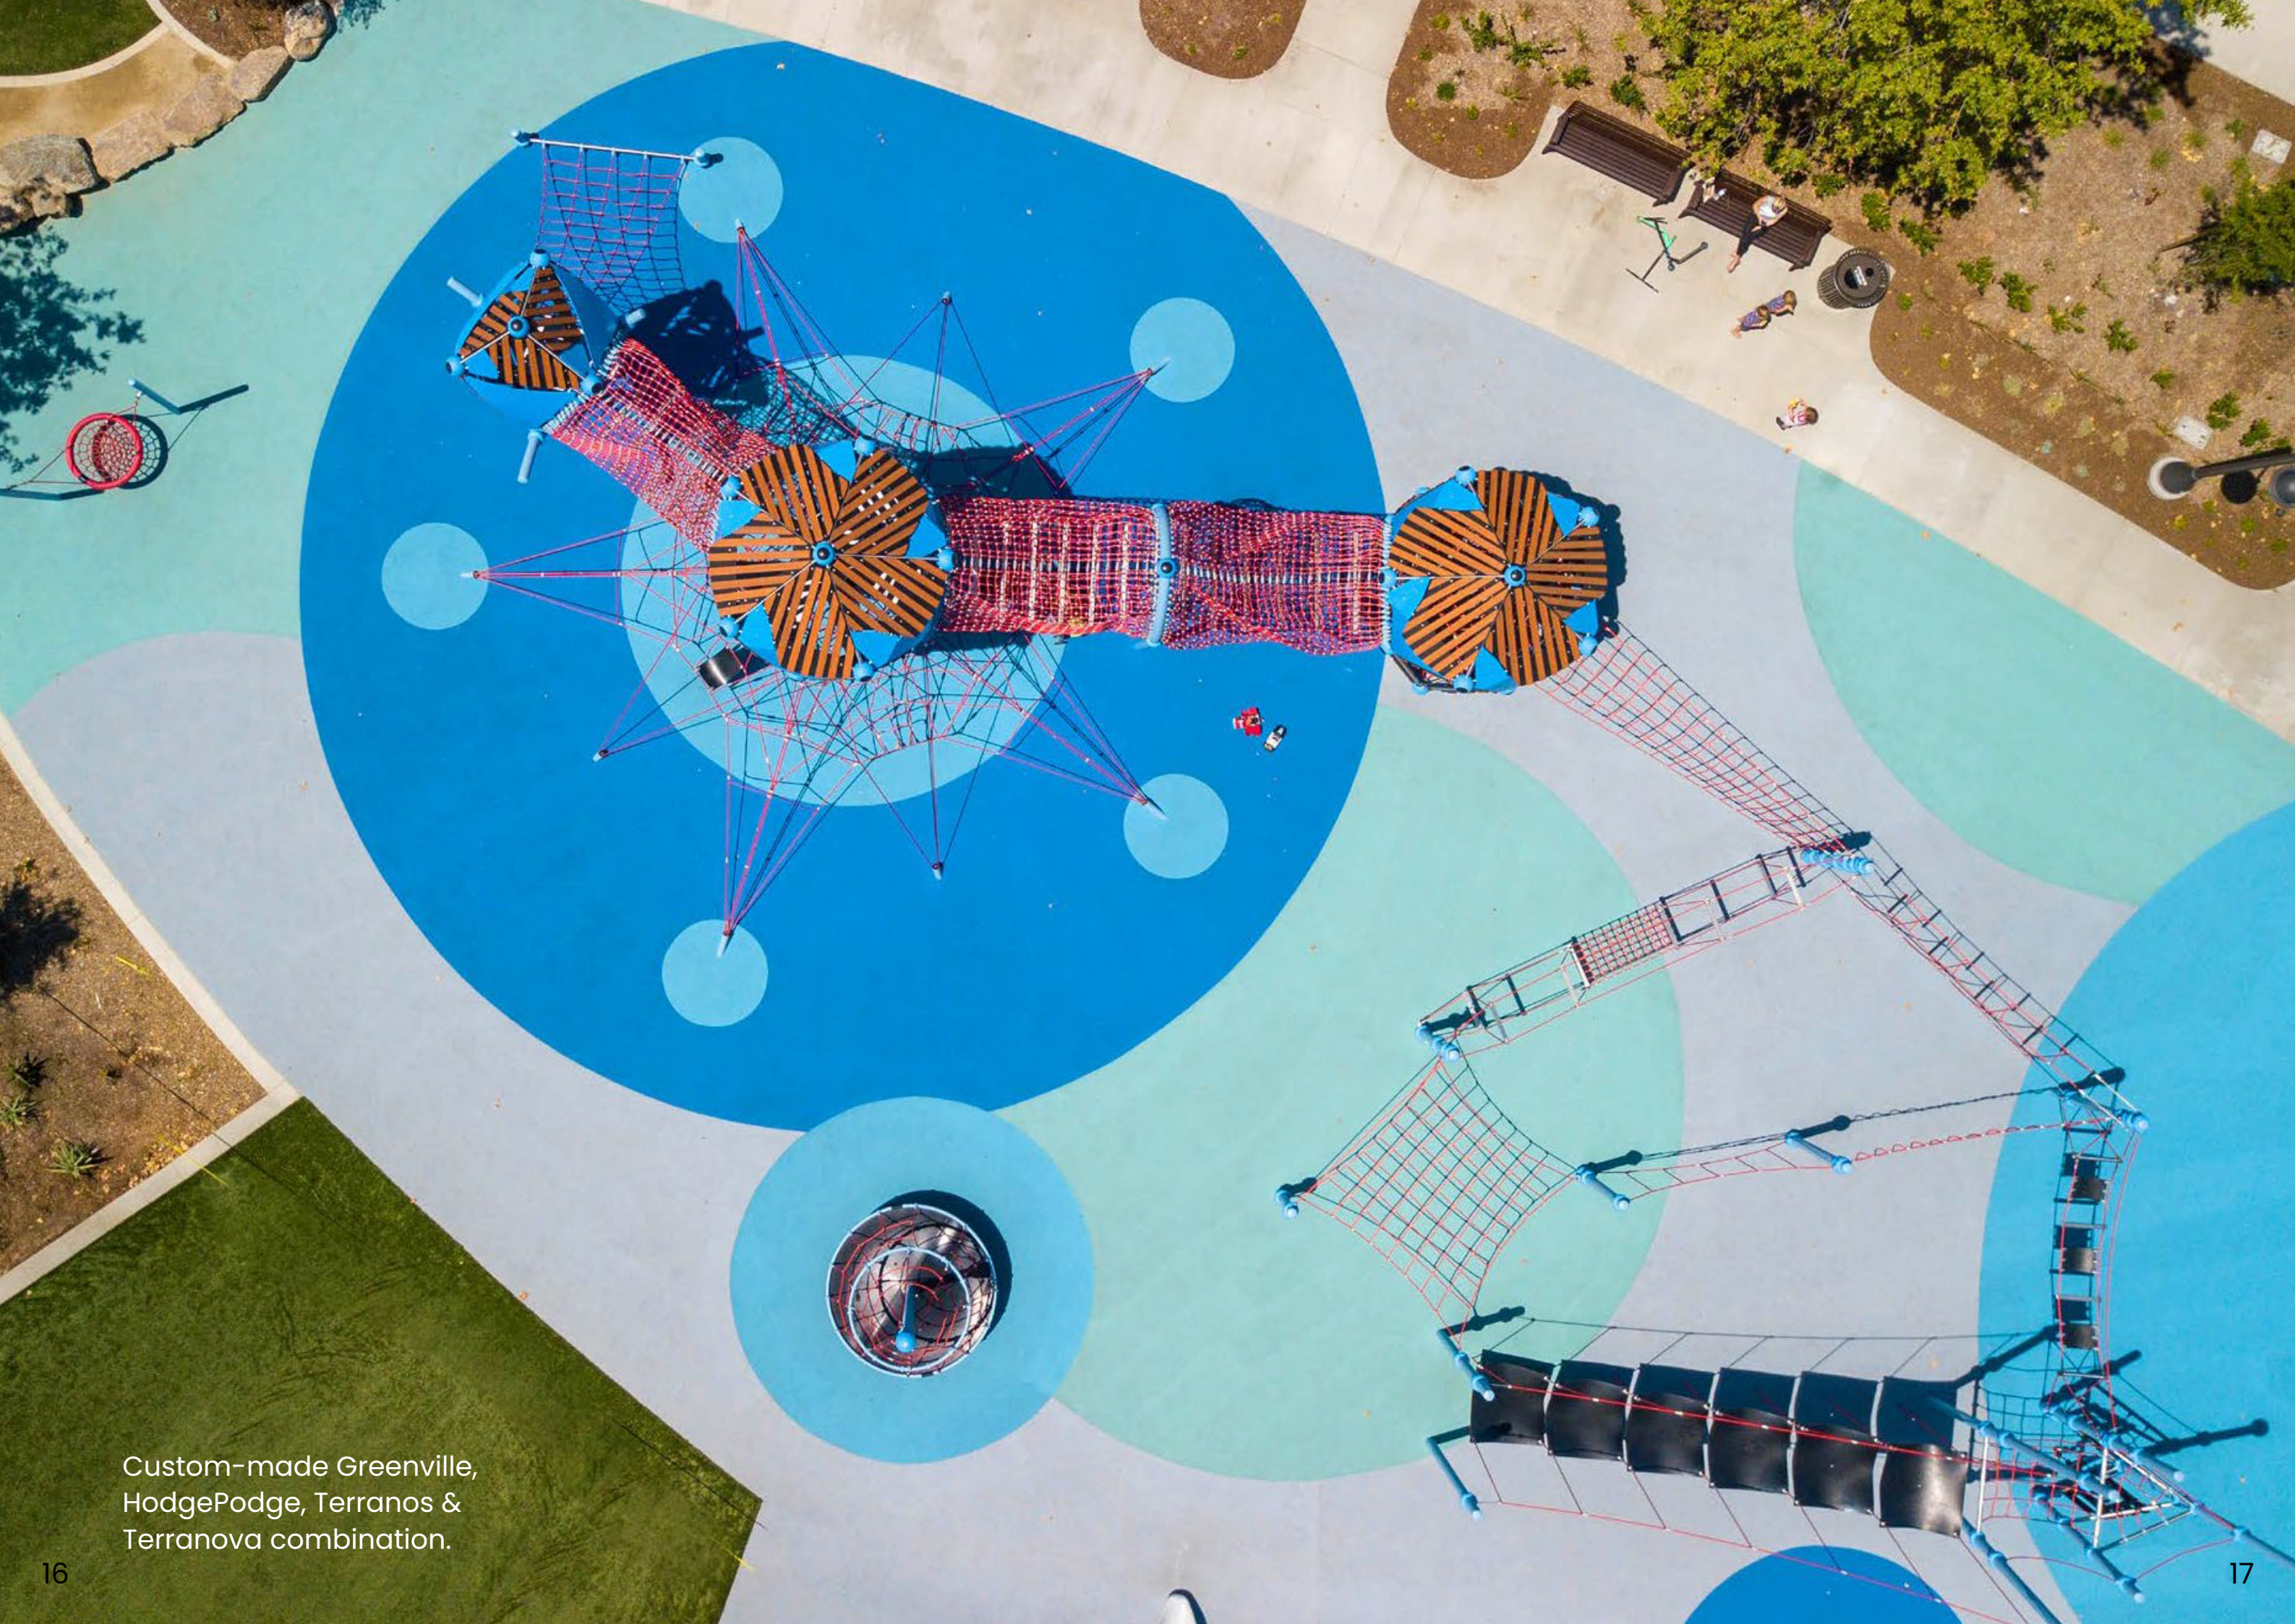

Children of all abilities will experience a sense of discovery and achievement while developing their coordination, balance and confidence as they play.

Bespoke structure from the
Twist & Shout range

Custom-made Greenville,
HodgePodge, Terranos &
Terranova combination.