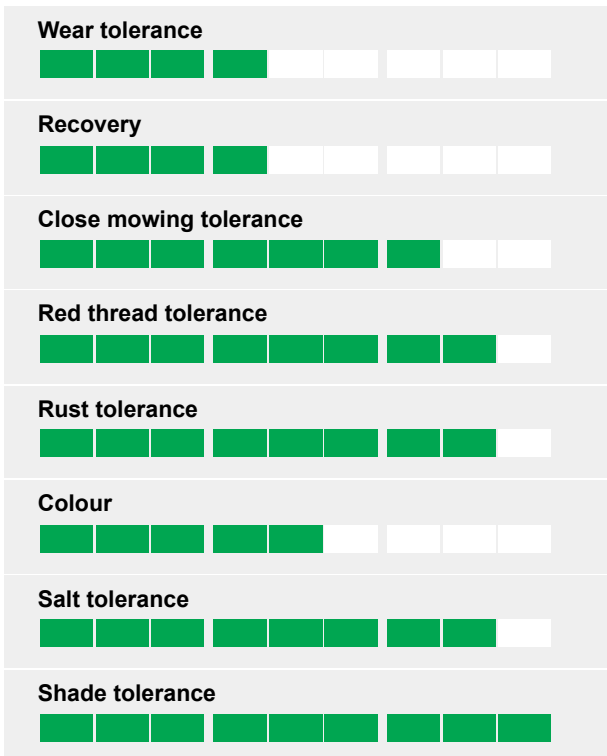

A fine low maintenance and shade tolerant mixture for landscape and lawns

- Shaded/dry soils
- Drought tolerant
- Reduced mowing
- Fine appearance

## Ratings

**Low Maintenance mixture has good shade and drought tolerance with a slow growth habit.**

Ideal to use under trees and in all shady lawn and landscape situations.

%	Cultivar	Species
25%	CORAIL	Strong creep
20%	TROPHY	Chewings fes
15%	YVETTE	Smooth st
15%	CRYSTAL	Hard fescu
15%	SMIRNA	Slender cr
5%	HIGHLAND	Browntop
5%	SOUTHLANDS	Crested dc