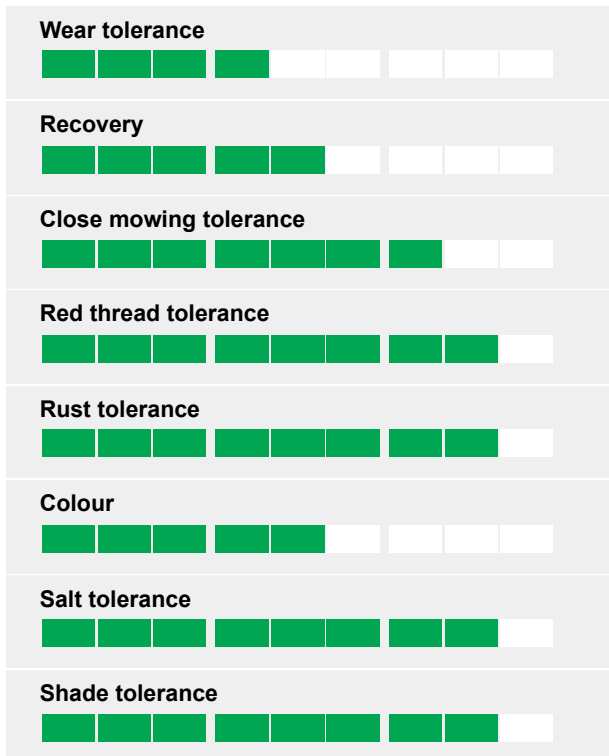

A non-ryegrass quality ornamental mixture for all quality lawns and landscape areas

- Quality lawns and landscape areas
- Fine appearance
- Reduced mowing

Ratings

For use on non ryegrass ornamental lawns and landscape areas.

The inclusion of rhizomatous grasses provides resistance and strength to the sward.

%	Cultivar	Species
50%	HEIDRUN	Strong
25%	TROPHY	Chewing
20%	SMIRNA	Slender
5%	HIGHLAND	Brown

Pack Size: 2.5kg, 10kg & 20kg

Sowing Rate: 30-50g/m²

Cutting Height: 15mm