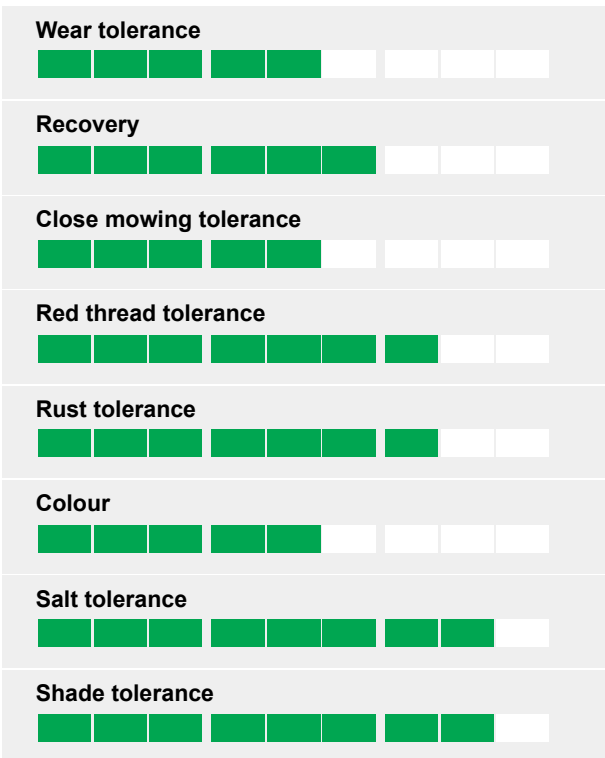

### A land reclamation mixture

- Low maintenance
- Broad range of species
- Tolerant of a wide range of soils
- Fast establishment
- Helps prevent soil erosion

### Ratings

**This mixture has low maintenance requirements suitable for a wide range of environmental conditions.**

%	Cultivar	Species
30%	MASTERPIECE	Tall fescue
20%	VENICE	Perennial ryegrass
25%	CORAIL	Strong ryegrass
10%	TROPHY	Chewing fescue
7%	HIGHLAND	Brown fescue
3%	ALICE	White clover
5%		Birdsfoot trefoil