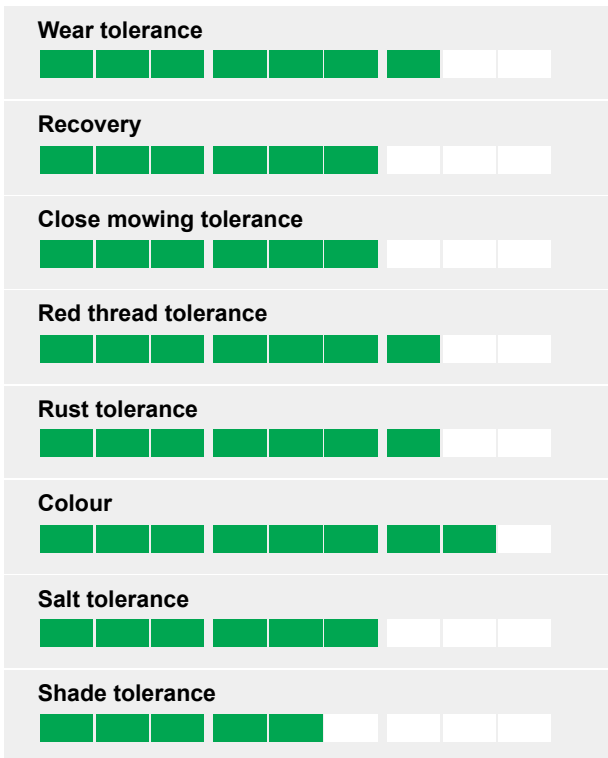

A hard wearing mixture for lawns and landscape areas

- General landscaping
- Attractive sward
- High wear areas
- Parks

## Ratings

**Parks mixture produces a durable, dense, attractive sward for use in lawns and landscape situations.**

%	Cultivar	Species
35%	COLUMBINE	Perennia
30%	CYRENA	Perennia
20%	HEIDRUN	Strong c
15%	MIRACLE	Smooth stl