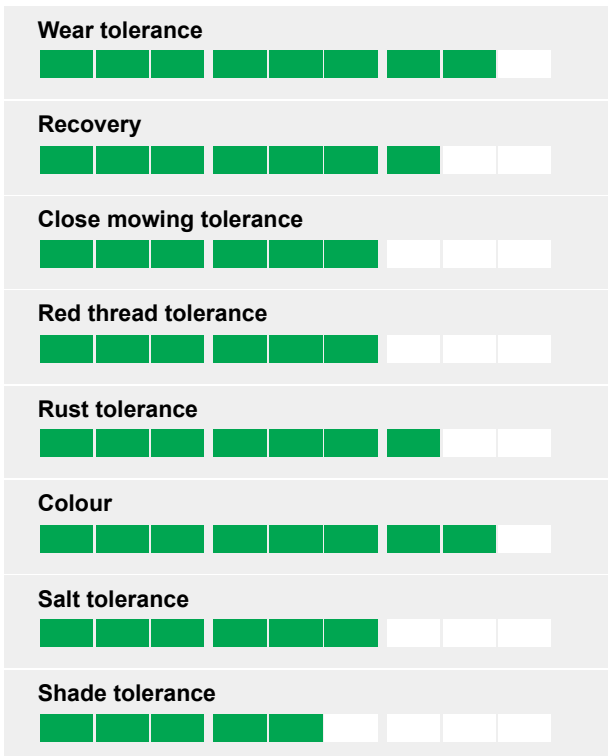

A hard wearing mixture for lawns and landscape areas

- High wear areas
- Reseeding
- General landscaping
- Quick establishment

## Ratings

## Estate Mixture establishes quickly giving rapid cover and good wear tolerance.

Estate contains only true amenity cultivars

%	Cultivar	Species
15%	CYRENA	Perennial ryegrass
20%	GLADYS	Perennial ryegrass
35%	DOUBLE	Tetraploid Perennial ryegrass
30%	CORAIL	Strong creeping red fescue