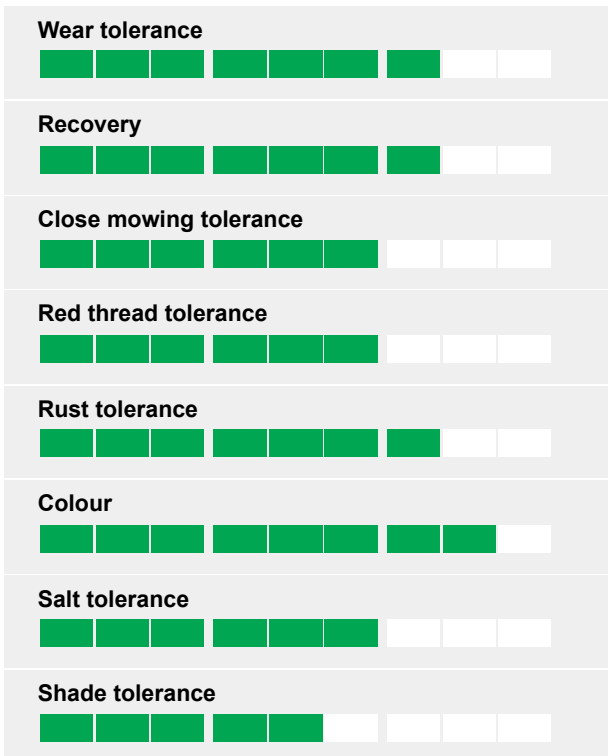

A great all round mixture for lawns and landscape areas

- Multipurpose use
- Back lawns
- General landscaping
- Housing estates

Ratings

Suburban establishes quickly with high wear tolerance and good appearance.

%	Cultivar	Species
25%	PASSION	Perennial ryegrass
30%	GLADYS	Perennial ryegrass
25%	BENJI	Strong creeping fescue
10%	HEIDRUN	Strong creeping fescue
10%	TROPHY	Chewings fescue

Pack Size: 10kg & 20kg
 Sowing Rate: 35-50g/m²
 Cutting Height: 20mm