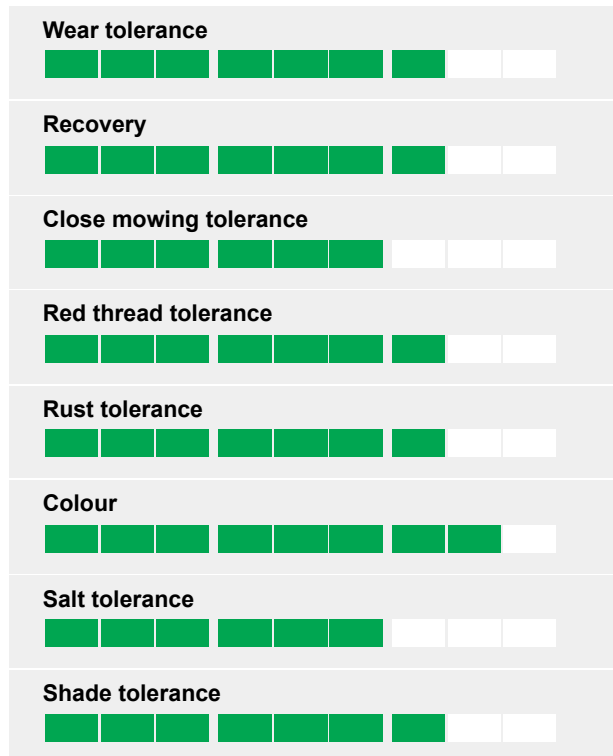

A fantastic ryegrass and fescue mixture for all high quality lawns and landscape areas

- Quality lawns
- High quality landscape areas
- Excellent all year round appearance and colour

Ratings

Prizelawn, with ryegrass, produces a fine, dense sward with good colour and wear tolerance.

%	Cultivar	Species
30%	CYRENA	Perennial ry
20%	VENICE	Perennial ry
15%	TROPHY	Chewings f
15%	BENJI	Strong cree
15%	SMIRNA	Slender creepi
5%	HIGHLAND	Browntop bent

Pack Size: 10kg & 20kg
 Sowing Rate: 35-50g/m²
 Cutting Height: 13mm