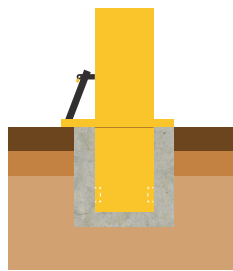

Whitmore Recycled Plastic Bollard BX715705-RT

Standard Unit Dimensions:

Overall Height: 1400mm
Above Ground Height: 1100mm
Root Length: 300mm
Diameter: 135mm

Finishes:

Black Recycled Plastic

Product Information

Dome-top recycled plastic bollard with reflective band and round base.

Features

- Recycled plastic bollard
- Rounded top
- Recessed reflective band
- Bollard available in black only

Materials Used

- Recycled Plastic

Diagram

Standard Unit Dimensions:

Overall Height: 1400mm
 Above Ground Height: 1100mm
 Root Length: 300mm
 Diameter: 135mm

Finishes:

Black Recycled Plastic

Installation

Standard Root Fixing

Removable Socket Fixing