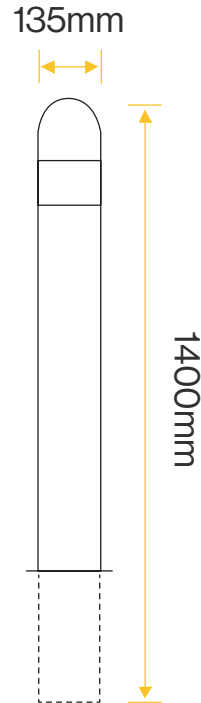

Whitmore Recycled Plastic Bollard BX715705-RT

Standard Unit Dimensions:

Overall Height: 1400mm
Above Ground Height: 1100mm
Root Length: 300mm
Diameter: 135mm

Finishes:

Black Recycled Plastic

Product Information

Dome-top recycled plastic bollard with reflective band and round base.

Features

- Recycled plastic bollard
- Rounded top
- Recessed reflective band
- Bollard available in black only

Materials Used

- Recycled Plastic

Options

- Root or removable fixing
- Recessed reflective bands available in white, red or yellow

Broxap Limited, Rowhurst Industrial Estate, Chesterton, Newcastle-under-Lyme, Staffordshire, ST5 6BD T: 01782 564411 E: info@broxap.com W: www.broxap.com

Diagram

Standard Unit Dimensions:

Overall Height: 1400mm
 Above Ground Height: 1100mm
 Root Length: 300mm
 Diameter: 135mm

Finishes:

Black Recycled Plastic

Installation

Standard Root Fixing

Removable Socket Fixing