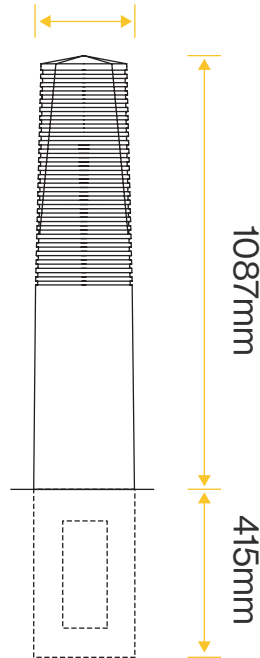

Oxford Cast Iron Bollard BX 1538

Standard Unit Dimensions:

Height: 1087mm

Root Length: 415mm

Weight: 75kg

Overall Widths:

140mm x 240mm (Rectangular)

Colours/Finishes:

The colours shown are a guide only.
Please check a colour chart to see the actual colour.

Product Information

Heavy duty rectangular, tapered cast iron bollard with horizontal ribs and peaked top.

Features

Broxap Limited, Rowhurst Industrial Estate, Chesterton, Newcastle-under-Lyme, Staffordshire, ST5 6BD T: 01782 564411 E: info@broxap.com W: www.broxap.com

Oxford Cast Iron Bollard BX 1538

Diagram

140mm x 240mm (width)

Standard Unit Dimensions:

Height: 1087mm

Root Length: 415mm

Weight: 75kg

Overall Widths:

140mm x 240mm (Rectangular)

Colours/Finishes:

RAL 9005 Jet Black	RAL 9016 Traffic White	RAL 7016 Anthracite Grey
RAL 5013 Cobalt Blue	BS 4800 20 C 40 Duchess Blue	BS 4800 00 A 05 Goose Grey
RAL 6005 Green	BS 4800 14 C 39 Holly Green	BS 4800 18 B 25 Admiral Grey
RAL 5015 Sky Blue	RAL 3020 Traffic Red	RAL 1023 Traffic Yellow