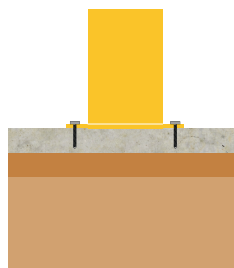

The colours shown are a guide only.
 Please check a colour chart to see the actual colour.

Product Information

Stylish duracast™ polyurethane (PU) bollard with rounded top.

Features

- Duracast™ Polyurethane (PU) bollard
- Available with different coloured reflective bands
- Domed Top
- Decorative Rings
- Available in a range of colours

Colours/Finishes:

RAL 9005 Jet Black	RAL 9016 Traffic White	RAL 7016 Anthracite Grey
RAL 5013 Cobalt Blue	BS 4800 20 C 40 Duchess Blue	BS 4800 00 A 05 Goose Grey
RAL 6005 Green	BS 4800 14 C 39 Holly Green	BS 4800 18 B 25 Admiral Grey
RAL 5015 Sky Blue	RAL 3020 Traffic Red	RAL 1023 Traffic Yellow

The colours shown are a guide only.
Please check a colour chart to see the actual colour.

Installation

Standard Root Fixing

Surface Mounted Baseplate

Removable Socket Fixing