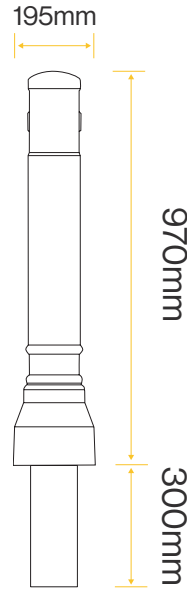

Standard Unit Dimensions:

Overall Diameter: 195mm
 Height: 970mm
 Root Length: 300mm
 Weight: 20kg

Colours/Finishes:

RAL 9005 Jet Black	RAL 9016 Traffic White	RAL 7016 Anthracite Grey
RAL 5013 Cobalt Blue	BS 4800 20 C 40 Duchess Blue	BS 4800 00 A 05 Goose Grey
RAL 6005 Green	BS 4800 14 C 39 Holly Green	BS 4800 18 B 25 Admiral Grey
RAL 5015 Sky Blue	RAL 3020 Traffic Red	RAL 1023 Traffic Yellow

ISO 14001
 Environmental Management
 CERTIFIED
 EN ISO 14001

ISO 45001
 Occupational Health and Safety Management
 CERTIFIED
 EN ISO 45001

Diagram

Standard Unit Dimensions:

Overall Diameter: 195mm
Height: 970mm
Root Length: 300mm
Weight: 20kg