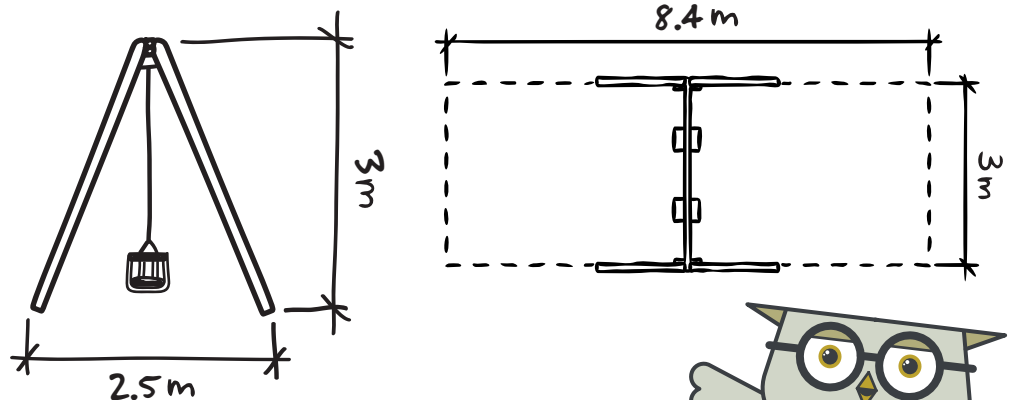

DOUBLE CRADLE SWINGS
BX/HMP3 100035

SPECIFICATION:

Age Range:

Unit Height (m):

Minimum Use Zone (m²):

Critical Fall Height (m):

MATERIALS USED:

Timber

PRODUCT INFORMATION

Double Cradle Swings. Ideal for early years.

DIAGRAM

Hand Made Places, Rowhurst Industrial Estate, Chesterton, Newcastle-under-Lyme, Staffordshire, ST5 6BD T: 01420 474111 E: info@handmadeplaces.co.uk W: www.handmade-