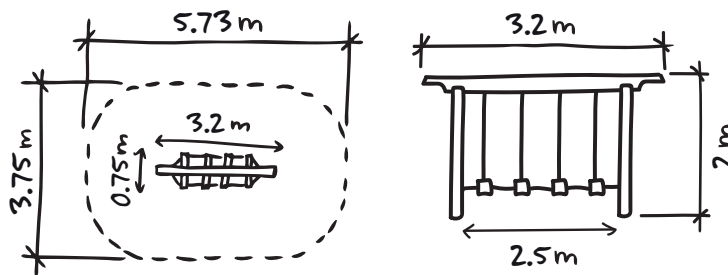

SWING STEPS  
BX/HMP3 100019

SPECIFICATION:

Age Range:

Unit Height (m):

Minimum Use Zone (m<sup>2</sup>):

Critical Fall Height (m):

MATERIALS USED:

Timber

PRODUCT INFORMATION

Suspended from our hand made rope work, swing steps are tough to cross.

DIAGRAM

Hand Made Places, Rowhurst Industrial Estate, Chesterton, Newcastle-under-Lyme, Staffordshire, ST5 6BD T: 01420 474111 E: info@handmadeplaces.co.uk W: www.handmade-