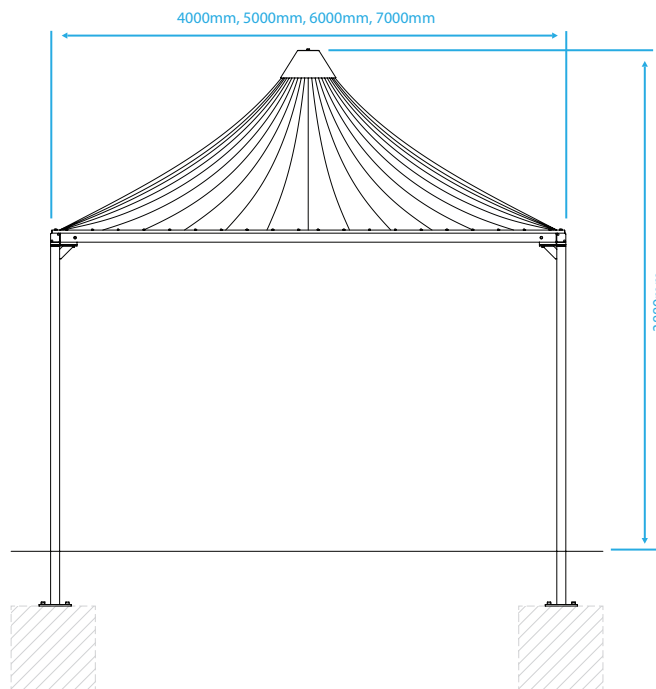

Design Standards

- All structures are installed to tolerances in NSSS 7TH addition – Accuracy in Building, by CRB checked, professional installation teams
- BS EN 1993-1-1:2005 Eurocode 3 – Design of steel structures
- BS EN 1991-1-3:2003 Eurocode 1 – Snow Loads

Fire Resistance

- Fabric conforms to Euro class EN13501-1

Guarantees, Warranties, Design-Life and Life-Expectancies

- 25 year structural guarantee*
- 34 year (min) life expectancy for Hot Dip Galvanizing
- 8-10 year life expectancy on standard powder coatings
- 10-15 year life expectancy on Duplex (Zinc Coated) powder coatings
- 10 years' warranty* Ferrari 832
- 12 months' warranty* on parts & labour

*Maintenance and other qualifying criteria apply

Options

- Bespoke Versions Available, contact us for details
- Post protectors
- Aluminium guttering
- Plastic guttering
- Framework powder coated to any standard RAL colour

Standard Unit Dimensions:

Lengths & Widths:

4000mm x 4000mm
5000mm x 5000mm
6000mm x 6000mm
7000mm x 7000mm

Framework Colours/Finishes:

	RAL 9006 White Aluminium	RAL 7016 Anthracite Grey
BS 4800 10 A 07 Nimbus Grey	RAL 3020 Traffic Red	RAL 9005 Jet Black
BS 4800 14 C 39 Holly Green	RAL 1023 Traffic Yellow	BS 4800 00 A 05 Goose Grey
RAL 5015 Mid Blue	RAL 5013 Dark Blue	RAL 9016 Traffic White

The colours shown are a guide only. Please check a colour chart to see the actual colour.

Diagram