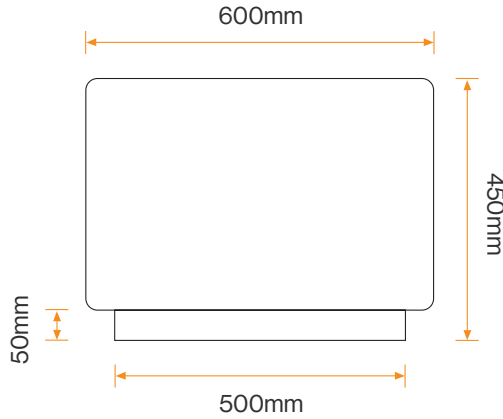

Fallowfield Bench BX211001

Diagram