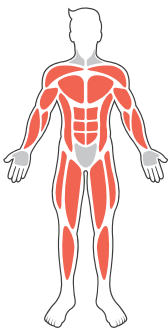

Spacesaver Multi Gym BX/SG 6004-GG

Dimensions:

1450 x 2862 x 3324 mm

Muscle Groups:

Product Information

Our Spacesaver Multi Gym includes 2 Slalom Skiers, a Sky Stepper and a Horse Rider all combined into one multi gym to maximise the social interaction of the users while reducing the footprint required to install the gym.

Specification

- Manufactured from pre-galvanised steel
- Corrosion resistant
- Quality checked by RPII inspector prior to dispatch

Users

- 4** Suitable to be used independently or by up to four (4) users who are above 140cm / 4'7" in height.

Features

- Minimal space required to fit this multi gym
- Great exercise circuit for a group of up to 4 friends
- Great social experience while exercising and burning excess fat
- Popular cardio vascular workouts
- Includes Sunshine Gym unique safety system including safety stops and rubber trims