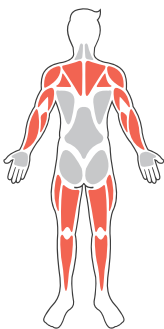

Spacesaver Multi Gym BX/SG 6004-GG

Dimensions:

1450 x 2862 x 3324 mm

Muscle Groups:

Product Information

Our Spacesaver Multi Gym includes 2 Slalom Skiers, a Sky Stepper and a Horse Rider all combined into one multi gym to maximise the social interaction of the users while reducing the footprint required to install the gym.

Specification

- Manufactured from pre-galvanised steel
- Corrosion resistant
- Quality checked by RPII inspector prior to dispatch

Users

- 4** Suitable to be used independently or by up to four (4) users who are above 140cm / 4'7" in height.

Features

- Minimal space required to fit this multi gym
- Great exercise circuit for a group of up to 4 friends
- Great social experience while exercising and burning excess fat
- Popular cardio vascular workouts
- Includes Sunshine Gym unique safety system including safety stops and rubber trims