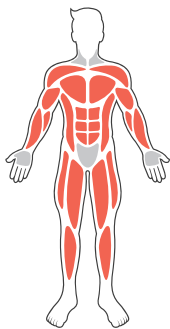

**Motiv8 Multi Gym  
BX/SG 6003-GG**

**Dimensions:**

1450 x 3840 x 6540 mm

**Muscle Groups:**

**Product Information**

The ultimate group multi gym, the Motiv8, doubles up four of our most popular machines; the Health Walker, Slalom Skier, Sky Stepper and Horse Rider; making it a fun and effective cardiovascular workout for up to eight adults at any one time.

**Specification**

- Manufactured from pre-galvanised steel
- Corrosion resistant
- Quality checked by RPII inspector prior to dispatch
- Supplied with Stainless Steel fixings

**Users**

- 8** Suitable to be used independently or by up to eight (8) users who are above 140cm / 4'7" in height.