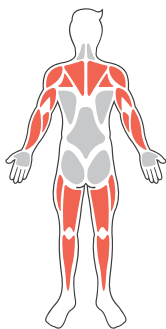

**Motiv8 Multi Gym  
BX/SG 6003-GG**

**Dimensions:**

1450 x 3840 x 6540 mm

**Muscle Groups:**

**Product Information**

The ultimate group multi gym, the Motiv8, doubles up four of our most popular machines; the Health Walker, Slalom Skier, Sky Stepper and Horse Rider; making it a fun and effective cardiovascular workout for up to eight adults at any one time.

**Specification**

- Manufactured from pre-galvanised steel
- Corrosion resistant
- Quality checked by RPII inspector prior to dispatch
- Supplied with Stainless Steel fixings

**Users**

- 8** Suitable to be used independently or by up to eight (8) users who are above 140cm / 4'7" in height.