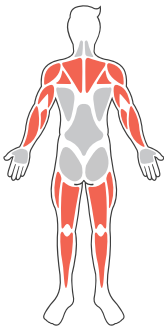

Motiv8 Multi Gym BX/SG 7003-GG

Dimensions:

1275 x 3840 x 6540 mm

Muscle Groups:

Product Information

The ultimate group multi gym to maximise the fun factor, the Motiv8 doubles up four of our most popular machines, including Health Walkers, Slalom Skiers, Sky Steppers and Horse Riders, enabling up to eight children to work out together and get their heart beats racing and their faces smiling.

Users

8 Suitable for simultaneous use by up to eight users below 140cm / 4'7" in height

Features

- The ultimate 'fun factor' multi gym
- A complete social exercise experience
- Reduce childhood obesity with cardio vascular exercises
- Minimal footprint to reduce space required
- Sunshine Gym safety system including safety stops and rubber trims