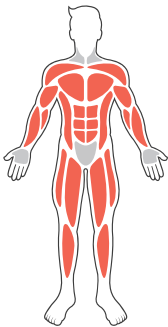

Motiv8 Multi Gym BX/SG 7003-GG

Dimensions:

1275 x 3840 x 6540 mm

Muscle Groups:

Product Information

The ultimate group multi gym to maximise the fun factor, the Motiv8 doubles up four of our most popular machines, including Health Walkers, Slalom Skiers, Sky Steppers and Horse Riders, enabling up to eight children to work out together and get their heart beats racing and their faces smiling.

Users

8 Suitable for simultaneous use by up to eight users below 140cm / 4'7" in height

Features

- The ultimate 'fun factor' multi gym
- A complete social exercise experience
- Reduce childhood obesity with cardio vascular exercises
- Minimal footprint to reduce space required
- Sunshine Gym safety system including safety stops and rubber trims